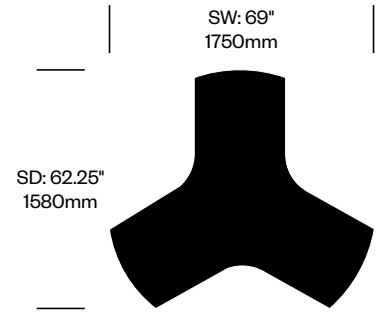

Triad

JANUS et Cie | Janice Feldman | Made in Indonesia

To order, specify:

1. Product number
2. JANUSfiber color

3-Seat Bench	Number	List Price
	HCJC-TRB3	9,656.00