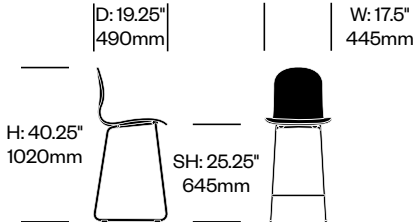

Tate Soft

Cappellini | Jasper Morrison | 2000 | Imported from Italy

To order, specify:

1. Product number
2. Upholstery and color
3. Base trim color

HIGH BACK COUNTER STOOL

Painted Base	Number	COM/COL	List Price
Leather	HCCE-TSS2-HS1	1,615.00	1,925.00
Fabric	HCCE-TSS2-HS2	1,590.00	1,765.00
Faux Leather	HCCE-TSS2-HS3	1,590.00	1,615.00

Satin Stainless Steel Base	Number	COM/COL	List Price
Leather	HCCE-TSS2-HS1	1,745.00	2,040.00
Fabric	HCCE-TSS2-HS2	1,700.00	1,885.00
Faux Leather	HCCE-TSS2-HS3	1,700.00	1,745.00