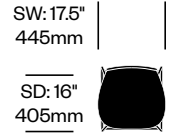

Tate Soft

Cappellini | Jasper Morrison | 2000 | Imported from Italy

To order, specify:

1. Product number
2. Upholstery and color
3. Base trim color