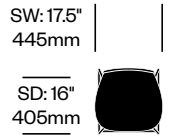

Tate Soft

Cappellini | Jasper Morrison | 2000 | Imported from Italy

To order, specify:

1. Product number
2. Upholstery and color
3. Base trim color

HIGH BACK BAR STOOL

Painted Base	Number	COM/COL	List Price
Leather	HCCE-TSS3-HS1	1,635.00	1,940.00
Fabric	HCCE-TSS3-HS2	1,615.00	1,800.00
Faux Leather	HCCE-TSS3-HS3	1,615.00	1,635.00

Satin Stainless Steel Base	Number	COM/COL	List Price
Leather	HCCE-TSS3-HS1	1,765.00	2,070.00
Fabric	HCCE-TSS3-HS2	1,745.00	1,925.00
Faux Leather	HCCE-TSS3-HS3	1,745.00	1,765.00