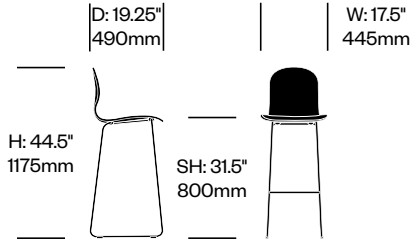

Tate Soft

Cappellini | Jasper Morrison | 2000 | Imported from Italy

To order, specify:

1. Product number
2. Upholstery and color
3. Base trim color

HIGH BACK BAR STOOL

Painted Base	Number	COM/COL	List Price
Leather	HCCE-TSS3-HS1	1,635.00	1,940.00
Fabric	HCCE-TSS3-HS2	1,615.00	1,800.00
Faux Leather	HCCE-TSS3-HS3	1,615.00	1,635.00

Satin Stainless Steel Base	Number	COM/COL	List Price
Leather	HCCE-TSS3-HS1	1,765.00	2,070.00
Fabric	HCCE-TSS3-HS2	1,745.00	1,925.00
Faux Leather	HCCE-TSS3-HS3	1,745.00	1,765.00