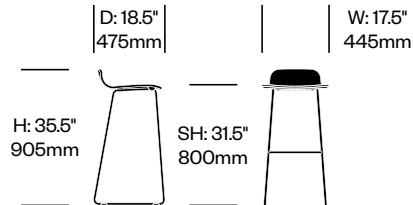

Satin Stainless Steel Base	Number	COM/COL	List Price
Leather	HCCE-TSS2-HS1	1,745.00	2,040.00
Fabric	HCCE-TSS2-HS2	1,700.00	1,885.00
Faux Leather	HCCE-TSS2-HS3	1,700.00	1,745.00

**LOW BACK BAR STOOL**

Painted Base	Number	COM/COL	List Price
Leather	HCCE-TSS3-LS1	1,590.00	1,775.00
Fabric	HCCE-TSS3-LS2	1,560.00	1,700.00
Faux Leather	HCCE-TSS3-LS3	1,560.00	1,590.00