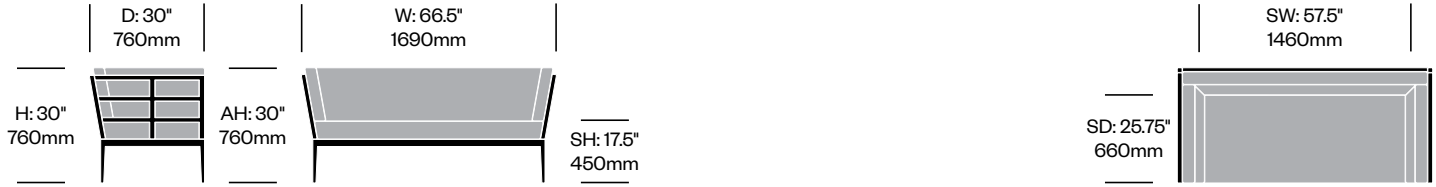

Slant

JANUS et Cie | Janice Feldman | Made in Vietnam

To order, specify:

1. Product number (cushions sold separately)
2. Frame paint color

2-Seat Sofa	Number	List Price
	HCJC-SL-L2	5,643.00

To order, specify:

1. Product number
2. Upholstery and color

Seat Cushion for 2-Seat Sofa	Number	Grade A	Grade B	Grade C	Grade D	Grade E	Grade F	Grade G
Standard Foam	HCJC-SL-CSL2-S	1,744.00	2,442.00	2,662.00	2,849.00	3,049.00	3,354.00	3,623.00
Reticulated Foam	HCJC-SL-CSL2-R	2,616.00	3,663.00	3,993.00	4,273.50	4,573.50	5,031.00	5,434.50

Back and Side Cushions for 2-Seat Sofa	Number	Grade A	Grade B	Grade C	Grade D	Grade E	Grade F	Grade G
Standard Foam	HCJC-SL-CBL2-S	2,372.00	3,321.00	3,620.00	3,874.00	4,146.00	4,561.00	4,926.00
Reticulated Foam	HCJC-SL-CBL2-R	3,558.00	4,981.50	5,430.00	5,811.00	6,219.00	6,841.50	7,389.00