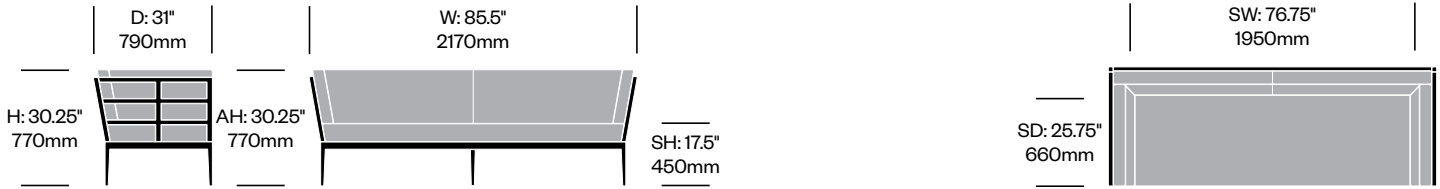

Slant

JANUS et Cie | Janice Feldman | Made in Vietnam

To order, specify:

1. Product number (cushions sold separately)
2. Frame paint color

3-Seat Sofa	Number	List Price
	HCJC-SL-L3	7,000.00

To order, specify:

1. Product number
2. Upholstery and color

Seat Cushion for 3-Seat Sofa	Number	Grade A	Grade B	Grade C	Grade D	Grade E	Grade F	Grade G
Standard Foam	HCJC-SL-CSL3-S	2,466.00	3,453.00	3,764.00	4,028.00	4,310.00	4,741.00	5,121.00
Reticulated Foam	HCJC-SL-CSL3-R	3,699.00	5,179.50	5,646.00	6,042.00	6,465.00	7,111.50	7,681.50

Back and Side Cushions for 3-Seat Sofa	Number	Grade A	Grade B	Grade C	Grade D	Grade E	Grade F	Grade G
Standard Foam	HCJC-SL-CBL3-S	2,890.00	4,046.00	4,411.00	4,720.00	5,051.00	5,557.00	6,002.00
Reticulated Foam	HCJC-SL-CBL3-R	4,335.00	6,069.00	6,616.50	7,080.00	7,576.50	8,335.50	9,003.00