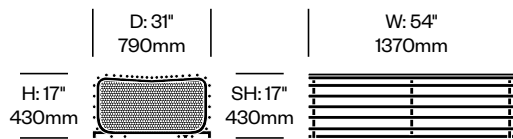

## To order, specify:

1. Product number
2. Trim color

Concave Module, 43 Degrees	Number	List Price
	HCJC-ROM-C43	6,807.00

Convex Module, 43 Degrees	Number	List Price
	HCJC-ROM-V43	6,807.00

2-Seat Modular Bench	Number	List Price
	HCJC-ROMB-2	4,354.00

Curved Modular Bench, 26 Degrees	Number	List Price
	HCJC-ROMB-C26	4,573.00

Curved Modular Bench, 43 Degrees	Number	List Price
	HCJC-ROMB-C43	4,857.00