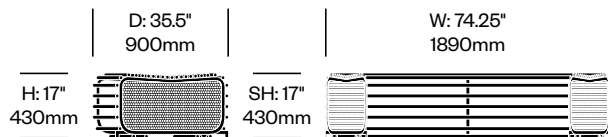

## To order, specify:

1. Product number
2. Trim color

Concave Module, 43 Degrees	Number	List Price
	HCJC-ROM-C43	6,807.00

Convex Module, 43 Degrees	Number	List Price
	HCJC-ROM-V43	6,807.00

2-Seat Modular Bench	Number	List Price
	HCJC-ROMB-2	4,354.00

Curved Modular Bench, 26 Degrees	Number	List Price
	HCJC-ROMB-C26	4,573.00

Curved Modular Bench, 43 Degrees	Number	List Price
	HCJC-ROMB-C43	4,857.00