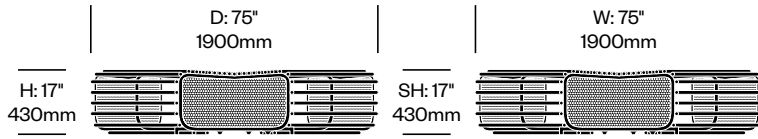

Rio

JANUS et Cie | RIOS | Made in Vietnam

To order, specify:

1. Product number
2. Trim color

3-Way Modular Connection Bench	Number	List Price
	HCJC-ROMB-3C	12,616.00