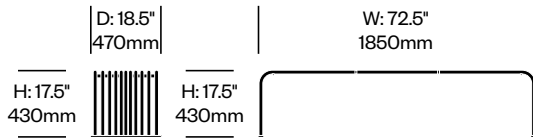

## To order, specify:

1. Product number
2. Trim color

3-Way Modular Connection Bench	Number	List Price
	HCJC-ROMB-3C	12,616.00

2-Seat Bench	Number	List Price
	HCJC-ROB2	1,877.00

3-Seat Bench	Number	List Price
	HCJC-ROB3	2,322.00