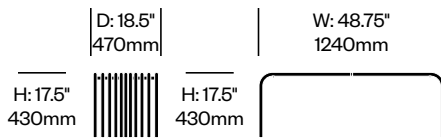

Curved Modular Bench, 26 Degrees	Number	List Price
	HCJC-ROMB-C26	4,573.00

Curved Modular Bench, 43 Degrees	Number	List Price
	HCJC-ROMB-C43	4,857.00

## To order, specify:

1. Product number
2. Trim color

3-Way Modular Connection Bench	Number	List Price
	HCJC-ROMB-3C	12,616.00

2-Seat Bench	Number	List Price
	HCJC-ROB2	1,877.00

3-Seat Bench	Number	List Price
	HCJC-ROB3	2,322.00