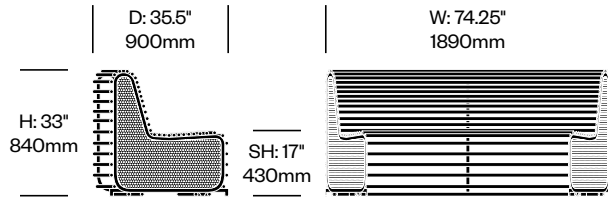

Rio

JANUS et Cie | RIOS | Made in Vietnam

To order, specify:

1. Product number
2. Trim color

Concave Module, 43 Degrees	Number	List Price
	HCJC-ROM-C43	6,807.00