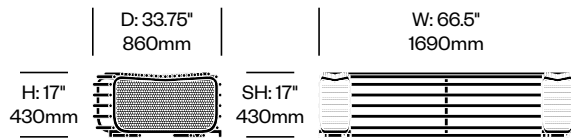

## To order, specify:

1. Product number
2. Trim color

Concave Module, 43 Degrees	Number	List Price
	HCJC-ROM-C43	6,807.00

Convex Module, 43 Degrees	Number	List Price
	HCJC-ROM-V43	6,807.00

2-Seat Modular Bench	Number	List Price
	HCJC-ROMB-2	4,354.00

Curved Modular Bench, 26 Degrees	Number	List Price
	HCJC-ROMB-C26	4,573.00

Curved Modular Bench, 43 Degrees	Number	List Price
	HCJC-ROMB-C43	4,857.00