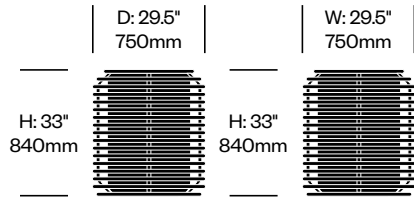

- Trim
- Bronze (JCT-4000)
 - Metallic Grey (JCT-83)

Rio

JANUS et Cie | Made in Vietnam

To order, specify:

1. Product number
2. Trim color

Waste Bin	Number	List Price
	HCJC-ROWB	4,302.00

Curved Modular Planter, 43 Degrees	Number	List Price
	HCJC-ROMP-C43	7,879.00