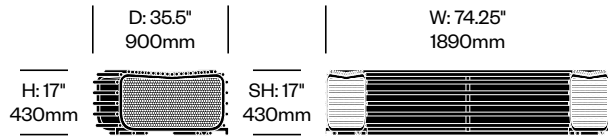

- Trim
- Bronze (JCT-4000)
 - Metallic Grey (JCT-83)

Rio

JANUS et Cie | Made in Vietnam

To order, specify:

1. Product number
2. Trim color

Waste Bin	Number	List Price
	HCJC-ROWB	4,302.00

Curved Modular Planter, 43 Degrees	Number	List Price
	HCJC-ROMP-C43	7,879.00