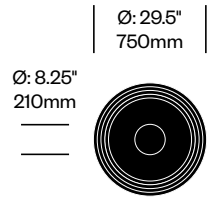

- Trim
- Bronze (JCT-4000)
 - Metallic Grey (JCT-83)

Rio

JANUS et Cie | Made in Vietnam

To order, specify:

1. Product number
2. Trim color

Waste Bin	Number	List Price
	HCJC-ROWB	4,302.00

Curved Modular Planter, 43 Degrees	Number	List Price
	HCJC-ROMP-C43	7,879.00