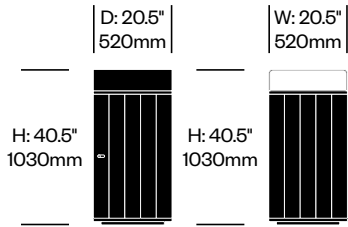

Rally

JANUS et Cie | Made in Vietnam

To order, specify:

1. Product number
2. Trim color

Waste Bin	Number	List Price
	HCJC-RLWB	4,105.00