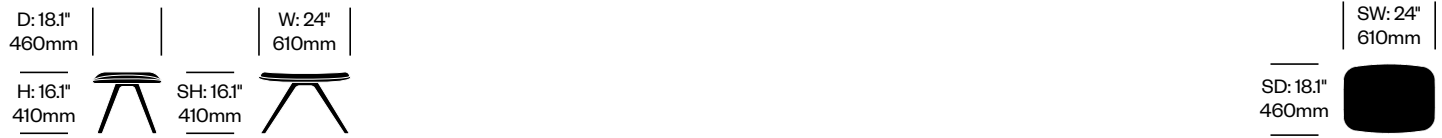

## To order, specify:

1. Product number
2. Upholstery and color
3. Base trim color

Lounge Chair	Number	COM/COL	List Price
Leather	HCCS-P2L1-1	6,875.00	8,045.00
Fabric	HCCS-P2L1-2	6,575.00	7,490.00

Ottoman	Number	COM/COL	List Price
Leather	HCCS-P2F1-1	2,195.00	2,745.00
Fabric	HCCS-P2F1-2	2,080.00	2,390.00