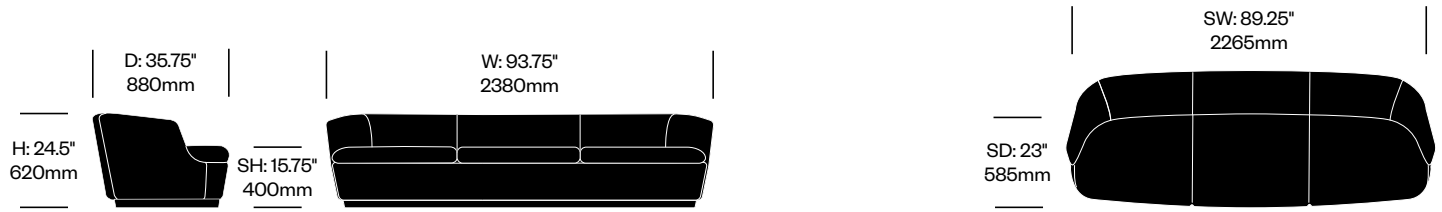

Wide Lounge Chair with Swivel Base	Number	COM/COL	List Price
Leather	HCCE-ORL1-1NP	5,895.00	6,965.00
Fabric	HCCE-ORL1-2NP	5,730.00	6,465.00
Faux Leather	HCCE-ORL1-3NP	5,730.00	5,895.00

Wide Lounge Chair with Auto-Return Swivel Base	Number	COM/COL	List Price
Leather	HCCE-ORL1-1RP	6,105.00	7,175.00
Fabric	HCCE-ORL1-2RP	5,940.00	6,675.00
Faux Leather	HCCE-ORL1-3RP	5,940.00	6,105.00

# Orla

Cappellini | Jasper Morrison | 2014 | Imported from Italy

**To order, specify:**

1. Product number
2. Upholstery and color

2-Seat Sofa	Number	COM/COL	List Price
Leather	HCCE-ORL2-1FP	8,025.00	10,080.00
Fabric	HCCE-ORL2-2FP	7,750.00	9,175.00
Faux Leather	HCCE-ORL2-3FP	7,750.00	8,025.00

3-Seat Sofa	Number	COM/COL	List Price
Leather	HCCE-ORL3-1FP	9,340.00	11,840.00
Fabric	HCCE-ORL3-2FP	8,980.00	10,730.00
Faux Leather	HCCE-ORL3-3FP	8,980.00	9,340.00