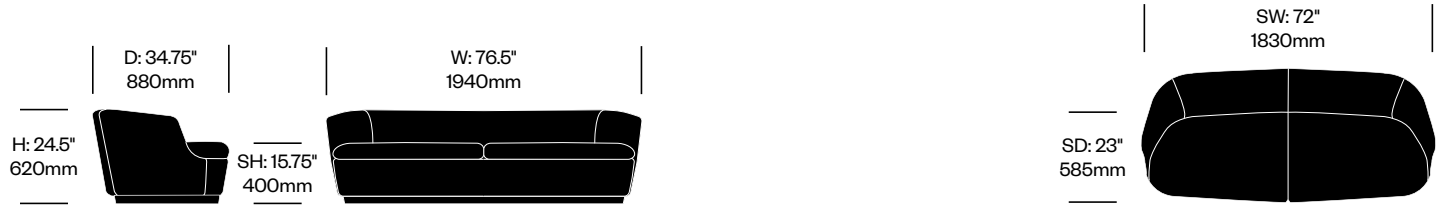

Orla

Cappellini | Jasper Morrison | 2014 | Imported from Italy

To order, specify:

1. Product number
2. Upholstery and color

2-Seat Sofa	Number	COM/COL	List Price
Leather	HCCE-ORL2-1FP	8,025.00	10,080.00
Fabric	HCCE-ORL2-2FP	7,750.00	9,175.00
Faux Leather	HCCE-ORL2-3FP	7,750.00	8,025.00