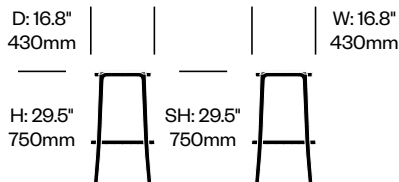

Bar Stool	Number	COM/COL	List Price
Leather	HCEM-ONS2-1	775.00	910.00
Fabric	HCEM-ONS2-2	775.00	845.00
Faux Leather	HCEM-ONS2-3	775.00	775.00
Plywood	HCEM-ONS2-W		775.00
Recycled Polyethylene (PET)	HCEM-ONS2-P		560.00