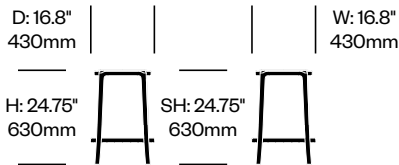

# On & On

Emeco | Barber & Osgerby | 2019 | Made in the United States

**To order, specify:**

1. Product number
2. Seat plywood or upholstery and color (if applicable)
3. Frame trim color

Side Chair	Number	COM/COL	List Price
Leather	HCEM-ONS4-1	670.00	800.00
Fabric	HCEM-ONS4-2	670.00	735.00
Faux Leather	HCEM-ONS4-3	670.00	670.00
Plywood	HCEM-ONS4-W		670.00
Recycled Polyethylene (PET)	HCEM-ONS4-P		465.00