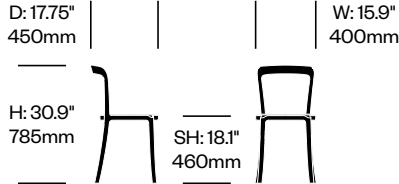

### Frame Trim

Atlantic Dark Blue (EPT-1)  
California Light Blue (EPT-3)  
Coral Orange (EPT-5)  
Cypress Green (EPT-6)  
Lava Black (EPT-9)  
Stockholm White (EPT-14)

# On & On

Emeco | Barber & Osgerby | 2019 | Made in the United States

**To order, specify:**

1. Product number
2. Seat plywood or upholstery and color (if applicable)
3. Frame trim color

Side Chair	Number	COM/COL	List Price
Leather	HCEM-ONS4-1	670.00	800.00
Fabric	HCEM-ONS4-2	670.00	735.00
Faux Leather	HCEM-ONS4-3	670.00	670.00
Plywood	HCEM-ONS4-W		670.00
Recycled Polyethylene (PET)	HCEM-ONS4-P		465.00