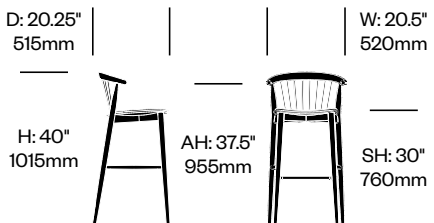

Newood

Cappellini | Brogiato Traverso | 2020 | Imported from Italy

To order, specify:

1. Product number
2. Upholstery and color (if applicable)
3. Wood color

Side Chair	Number	List Price
Leather	HCCE-NWS4-1	1,510.00
Fabric	HCCE-NWS4-2	1,230.00
Faux Leather	HCCE-NWS4-3	1,140.00
Wood	HCCE-NWS4-W	1,095.00

Counter Stool	Number	List Price
Leather	HCCE-NWS1-1	2,045.00
Fabric	HCCE-NWS1-2	1,675.00
Faux Leather	HCCE-NWS1-3	1,570.00
Wood	HCCE-NWS1-W	1,310.00

Bar Stool	Number	List Price
Leather	HCCE-NWS2-1	2,080.00
Fabric	HCCE-NWS2-2	1,715.00
Faux Leather	HCCE-NWS2-3	1,600.00
Wood	HCCE-NWS2-W	1,505.00