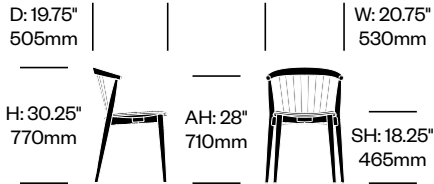

Newood

Cappellini | Brogiato Traverso | 2020 | Imported from Italy

To order, specify:

1. Product number
2. Upholstery and color (if applicable)
3. Wood color

Side Chair	Number	List Price
Leather	HCCE-NWS4-1	1,510.00
Fabric	HCCE-NWS4-2	1,230.00
Faux Leather	HCCE-NWS4-3	1,140.00
Wood	HCCE-NWS4-W	1,095.00