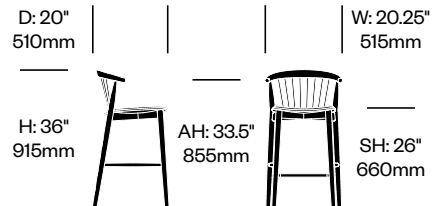

Newood

Cappellini | Brogiato Traverso | 2020 | Imported from Italy

To order, specify:

1. Product number
2. Upholstery and color (if applicable)
3. Wood color

Side Chair	Number	List Price
Leather	HCCE-NWS4-1	1,510.00
Fabric	HCCE-NWS4-2	1,230.00
Faux Leather	HCCE-NWS4-3	1,140.00
Wood	HCCE-NWS4-W	1,095.00