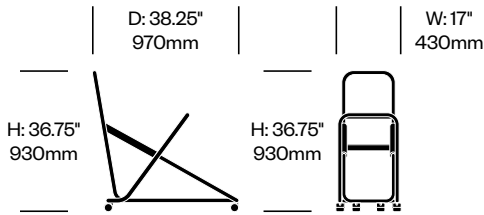

Counter Stool	Number	List Price
Leather	HCCE-NWS1-1	2,045.00
Fabric	HCCE-NWS1-2	1,675.00
Faux Leather	HCCE-NWS1-3	1,570.00
Wood	HCCE-NWS1-W	1,310.00

Bar Stool	Number	List Price
Leather	HCCE-NWS2-1	2,080.00
Fabric	HCCE-NWS2-2	1,715.00
Faux Leather	HCCE-NWS2-3	1,600.00
Wood	HCCE-NWS2-W	1,505.00

Newood

Cappellini | Brogiato Traverso | 2020 | Imported from Italy

To order, specify:

1. Product number
2. Upholstery and color
3. Wood color

Lounge Chair	Number	List Price
Leather	HCCE-NWL1-1	3,575.00
Fabric	HCCE-NWL1-2	3,240.00
Faux Leather	HCCE-NWL1-3	3,145.00

To order, specify:

1. Product number
2. Paint color

Trolley Cart	Number	List Price
Stacks 12 Chairs	HCCE-NWTC	890.00