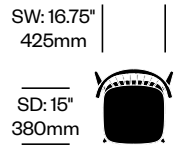

Newood

Cappellini | Brogiato Traverso | 2020 | Imported from Italy

To order, specify:

1. Product number
2. Upholstery and color (if applicable)
3. Wood color

Side Chair	Number	List Price
Leather	HCCE-NWS4-1	1,510.00
Fabric	HCCE-NWS4-2	1,230.00
Faux Leather	HCCE-NWS4-3	1,140.00
Wood	HCCE-NWS4-W	1,095.00