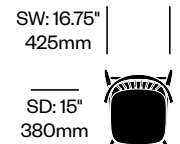

Newood

Cappellini | Brogiato Traverso | 2020 | Imported from Italy

To order, specify:

1. Product number
2. Upholstery and color (if applicable)
3. Wood color

Side Chair	Number	List Price
Leather	HCCE-NWS4-1	1,510.00
Fabric	HCCE-NWS4-2	1,230.00
Faux Leather	HCCE-NWS4-3	1,140.00
Wood	HCCE-NWS4-W	1,095.00

Counter Stool	Number	List Price
Leather	HCCE-NWS1-1	2,045.00
Fabric	HCCE-NWS1-2	1,675.00
Faux Leather	HCCE-NWS1-3	1,570.00
Wood	HCCE-NWS1-W	1,310.00

Bar Stool	Number	List Price
Leather	HCCE-NWS2-1	2,080.00
Fabric	HCCE-NWS2-2	1,715.00
Faux Leather	HCCE-NWS2-3	1,600.00
Wood	HCCE-NWS2-W	1,505.00