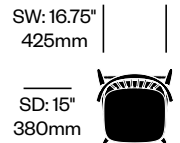

Newood

Cappellini | Brogiato Traverso | 2020 | Imported from Italy

To order, specify:

1. Product number
2. Upholstery and color (if applicable)
3. Wood color

Side Chair	Number	List Price
Leather	HCCE-NWS4-1	1,510.00
Fabric	HCCE-NWS4-2	1,230.00
Faux Leather	HCCE-NWS4-3	1,140.00
Wood	HCCE-NWS4-W	1,095.00

Counter Stool	Number	List Price
Leather	HCCE-NWS1-1	2,045.00
Fabric	HCCE-NWS1-2	1,675.00
Faux Leather	HCCE-NWS1-3	1,570.00
Wood	HCCE-NWS1-W	1,310.00

Bar Stool	Number	List Price
Leather	HCCE-NWS2-1	2,080.00
Fabric	HCCE-NWS2-2	1,715.00
Faux Leather	HCCE-NWS2-3	1,600.00
Wood	HCCE-NWS2-W	1,505.00