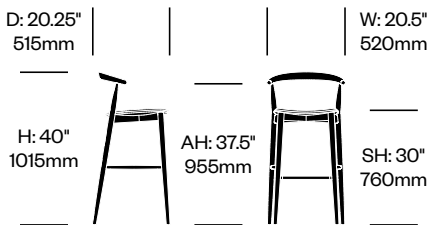

Bar Stool	Number	List Price
Leather	HCCE-NLS2-1	2,010.00
Fabric	HCCE-NLS2-2	1,645.00
Faux Leather	HCCE-NLS2-3	1,515.00
Wood	HCCE-NLS2-W	1,430.00