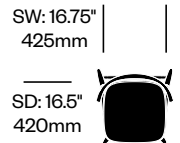

# Newood Light

Cappellini | Brogiato Traverso | 2020 | Imported from Italy

**To order, specify:**

1. Product number
2. Upholstery and color (if applicable)
3. Wood color

Side Chair	Number	List Price
Leather	HCCE-NLS4-1	1,445.00
Fabric	HCCE-NLS4-2	1,160.00
Faux Leather	HCCE-NLS4-3	1,065.00
Wood	HCCE-NLS4-W	995.00

Counter Stool	Number	List Price
Leather	HCCE-NLS1-1	1,970.00
Fabric	HCCE-NLS1-2	1,615.00
Faux Leather	HCCE-NLS1-3	1,485.00
Wood	HCCE-NLS1-W	1,295.00

Bar Stool	Number	List Price
Leather	HCCE-NLS2-1	2,010.00
Fabric	HCCE-NLS2-2	1,645.00
Faux Leather	HCCE-NLS2-3	1,515.00
Wood	HCCE-NLS2-W	1,430.00