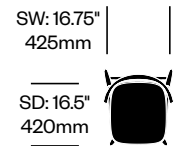

# Newood Light

Cappellini | Brogiato Traverso | 2020 | Imported from Italy

**To order, specify:**

1. Product number
2. Upholstery and color (if applicable)
3. Wood color

Side Chair	Number	List Price
Leather	HCCE-NLS4-1	1,445.00
Fabric	HCCE-NLS4-2	1,160.00
Faux Leather	HCCE-NLS4-3	1,065.00
Wood	HCCE-NLS4-W	995.00

Counter Stool	Number	List Price
Leather	HCCE-NLS1-1	1,970.00
Fabric	HCCE-NLS1-2	1,615.00
Faux Leather	HCCE-NLS1-3	1,485.00
Wood	HCCE-NLS1-W	1,295.00

Bar Stool	Number	List Price
Leather	HCCE-NLS2-1	2,010.00
Fabric	HCCE-NLS2-2	1,645.00
Faux Leather	HCCE-NLS2-3	1,515.00
Wood	HCCE-NLS2-W	1,430.00