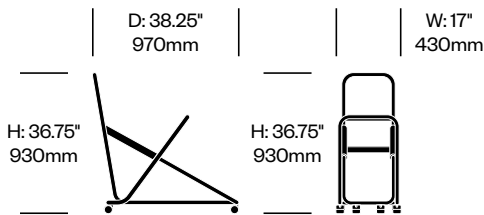

Counter Stool	Number	List Price
Leather	HCCE-NLS1-1	1,970.00
Fabric	HCCE-NLS1-2	1,615.00
Faux Leather	HCCE-NLS1-3	1,485.00
Wood	HCCE-NLS1-W	1,295.00

Bar Stool	Number	List Price
Leather	HCCE-NLS2-1	2,010.00
Fabric	HCCE-NLS2-2	1,645.00
Faux Leather	HCCE-NLS2-3	1,515.00
Wood	HCCE-NLS2-W	1,430.00

# Newood Light

Cappellini | Brogiato Traverso | 2020 | Imported from Italy

**To order, specify:**

1. Product number
2. Upholstery and color
3. Wood color

Lounge Chair	Number	List Price
Leather	HCCE-NLL1-1	3,380.00
Fabric	HCCE-NLL1-2	3,050.00
Faux Leather	HCCE-NLL1-3	2,955.00

**To order, specify:**

1. Product number
2. Paint color

Trolley Cart	Number	List Price
Stacks 12 Chairs	HCCE-NWTC	890.00