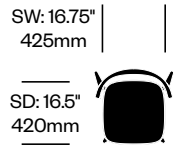

Newood Light

Cappellini | Brogiato Traverso | 2020 | Imported from Italy

To order, specify:

1. Product number
2. Upholstery and color (if applicable)
3. Wood color

Side Chair	Number	List Price
Leather	HCCE-NLS4-1	1,445.00
Fabric	HCCE-NLS4-2	1,160.00
Faux Leather	HCCE-NLS4-3	1,065.00
Wood	HCCE-NLS4-W	995.00