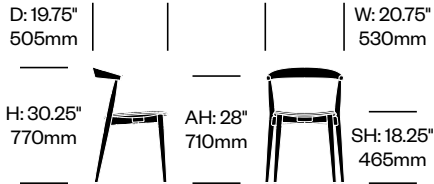

Newood Light

Cappellini | Brogiato Traverso | 2020 | Imported from Italy

To order, specify:

1. Product number
2. Upholstery and color (if applicable)
3. Wood color

Side Chair	Number	List Price
Leather	HCCE-NLS4-1	1,445.00
Fabric	HCCE-NLS4-2	1,160.00
Faux Leather	HCCE-NLS4-3	1,065.00
Wood	HCCE-NLS4-W	995.00