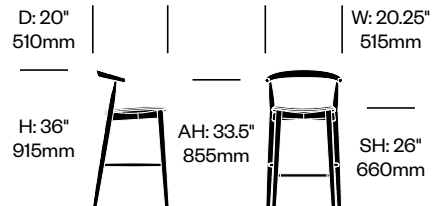

# Newood Light

Cappellini | Brogiato Traverso | 2020 | Imported from Italy

**To order, specify:**

1. Product number
2. Upholstery and color (if applicable)
3. Wood color

Side Chair	Number	List Price
Leather	HCCE-NLS4-1	1,445.00
Fabric	HCCE-NLS4-2	1,160.00
Faux Leather	HCCE-NLS4-3	1,065.00
Wood	HCCE-NLS4-W	995.00