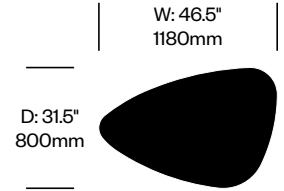

Mexique

Cassina | Charlotte Perriand | 1952 | Imported from Italy

To order, specify:

1. Product number
2. Top paint or wood color
3. Leg trim color

HIGH COFFEE TABLE

Matte Black Legs	Number	List Price
Gloss Painted Top	HCCS-MXTO-3P	4,125.00
Matte Painted Top	HCCS-MXTO-3P	3,005.00
American Walnut Top	HCCS-MXTO-3W	4,965.00
Black Stained Oak Top	HCCS-MXTO-3W	3,305.00
Natural Oak Top	HCCS-MXTO-3W	3,305.00

Gunmetal Grey Legs	Number	List Price
Gloss Painted Top	HCCS-MXTO-3P	4,460.00
Matte Painted Top	HCCS-MXTO-3P	3,295.00
American Walnut Top	HCCS-MXTO-3W	4,670.00
Black Stained Oak Top	HCCS-MXTO-3W	3,530.00
Natural Oak Top	HCCS-MXTO-3W	3,530.00