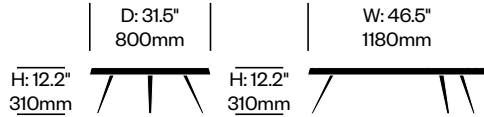

Mexique

Cassina | Charlotte Perriand | 1952 | Imported from Italy

To order, specify:

1. Product number
2. Top paint or wood color
3. Leg trim color