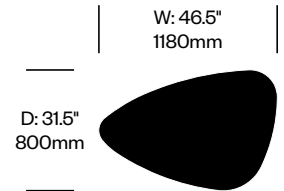

Mexique

Cassina | Charlotte Perriand | 1952 | Imported from Italy

To order, specify:

1. Product number
2. Top paint or wood color
3. Leg trim color

BAR HEIGHT COLLABORATIVE TABLE

Matte Black Legs	Number	List Price
Gloss Painted Top	HCCS-MXTC-2P	4,970.00
Matte Painted Top	HCCS-MXTC-2P	3,735.00
American Walnut Top	HCCS-MXTC-2W	5,690.00
Black Stained Oak Top	HCCS-MXTC-2W	4,025.00
Natural Oak Top	HCCS-MXTC-2W	4,025.00

Gunmetal Grey Legs	Number	List Price
Gloss Painted Top	HCCS-MXTC-2P	5,410.00
Matte Painted Top	HCCS-MXTC-2P	4,110.00
American Walnut Top	HCCS-MXTC-2W	5,990.00
Black Stained Oak Top	HCCS-MXTC-2W	4,320.00
Natural Oak Top	HCCS-MXTC-2W	4,320.00