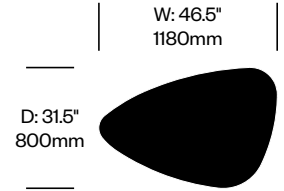

Mexique

Cassina | Charlotte Perriand | 1952 | Imported from Italy

To order, specify:

1. Product number
2. Top paint or wood color
3. Leg trim color

STANDARD HEIGHT COLLABORATIVE TABLE

Matte Black Legs	Number	List Price
Gloss Painted Top	HCCS-MXTC-IP	4,405.00
Matte Painted Top	HCCS-MXTC-IP	3,200.00
American Walnut Top	HCCS-MXTC-1W	5,190.00
Black Stained Oak Top	HCCS-MXTC-1W	3,450.00
Natural Oak Top	HCCS-MXTC-1W	3,450.00

Gunmetal Grey Legs	Number	List Price
Gloss Painted Top	HCCS-MXTC-IP	4,825.00
Matte Painted Top	HCCS-MXTC-IP	3,570.00
American Walnut Top	HCCS-MXTC-1W	5,410.00
Black Stained Oak Top	HCCS-MXTC-1W	3,740.00
Natural Oak Top	HCCS-MXTC-1W	3,740.00