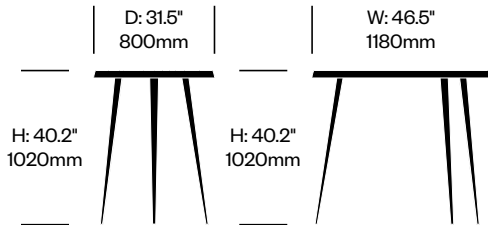

Mexique

Cassina | Charlotte Perriand | 1952 | Imported from Italy

To order, specify:

1. Product number
2. Top paint or wood color
3. Leg trim color

BAR HEIGHT COLLABORATIVE TABLE

Matte Black Legs	Number	List Price
Gloss Painted Top	HCCS-MXTC-2P	4,970.00
Matte Painted Top	HCCS-MXTC-2P	3,735.00
American Walnut Top	HCCS-MXTC-2W	5,690.00
Black Stained Oak Top	HCCS-MXTC-2W	4,025.00
Natural Oak Top	HCCS-MXTC-2W	4,025.00

Gunmetal Grey Legs	Number	List Price
Gloss Painted Top	HCCS-MXTC-2P	5,410.00
Matte Painted Top	HCCS-MXTC-2P	4,110.00
American Walnut Top	HCCS-MXTC-2W	5,990.00
Black Stained Oak Top	HCCS-MXTC-2W	4,320.00
Natural Oak Top	HCCS-MXTC-2W	4,320.00