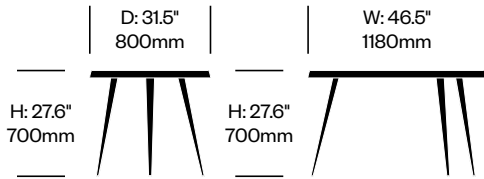

Mexique

Cassina | Charlotte Perriand | 1952 | Imported from Italy

To order, specify:

1. Product number
2. Top paint or wood color
3. Leg trim color

STANDARD HEIGHT COLLABORATIVE TABLE

Matte Black Legs	Number	List Price
Gloss Painted Top	HCCS-MXTC-IP	4,405.00
Matte Painted Top	HCCS-MXTC-IP	3,200.00
American Walnut Top	HCCS-MXTC-1W	5,190.00
Black Stained Oak Top	HCCS-MXTC-1W	3,450.00
Natural Oak Top	HCCS-MXTC-1W	3,450.00

Gunmetal Grey Legs	Number	List Price
Gloss Painted Top	HCCS-MXTC-IP	4,825.00
Matte Painted Top	HCCS-MXTC-IP	3,570.00
American Walnut Top	HCCS-MXTC-1W	5,410.00
Black Stained Oak Top	HCCS-MXTC-1W	3,740.00
Natural Oak Top	HCCS-MXTC-1W	3,740.00