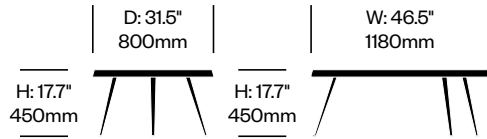

Mexique

Cassina | Charlotte Perriand | 1952 | Imported from Italy

To order, specify:

1. Product number
2. Top paint or wood color
3. Leg trim color

HIGH COFFEE TABLE

Matte Black Legs	Number	List Price
Gloss Painted Top	HCCS-MXTO-3P	4,125.00
Matte Painted Top	HCCS-MXTO-3P	3,005.00
American Walnut Top	HCCS-MXTO-3W	4,965.00
Black Stained Oak Top	HCCS-MXTO-3W	3,305.00
Natural Oak Top	HCCS-MXTO-3W	3,305.00

Gunmetal Grey Legs	Number	List Price
Gloss Painted Top	HCCS-MXTO-3P	4,460.00
Matte Painted Top	HCCS-MXTO-3P	3,295.00
American Walnut Top	HCCS-MXTO-3W	4,670.00
Black Stained Oak Top	HCCS-MXTO-3W	3,530.00
Natural Oak Top	HCCS-MXTO-3W	3,530.00