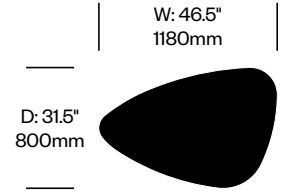

Mexique

Cassina | Charlotte Perriand | 1952 | Imported from Italy

To order, specify:

1. Product number
2. Top paint or wood color
3. Leg trim color