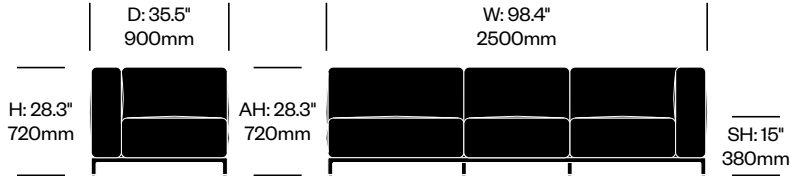

Mex-Hi

Cassina | Piero Lissoni | 2020 | Imported from Italy

To order, specify:

1. Product number
2. Upholstery and color
3. Base trim color

3-SEAT MODULE WITH LEFT ARM

Chrome Base	Number	List Price
Leather	HCCS-MHL3-AN1	17,815.00
Fabric	HCCS-MHL3-AN2	16,235.00

Matte Anthracite Base	Number	List Price
Leather	HCCS-MHL3-AN1	16,455.00
Fabric	HCCS-MHL3-AN2	14,875.00