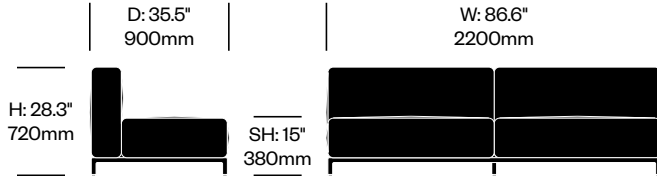

Mex-Hi

Cassina | Piero Lissoni | 2020 | Imported from Italy

To order, specify:

1. Product number
2. Upholstery and color
3. Base trim color

WIDE 2-SEAT MODULE WITHOUT ARMS

Chrome Base	Number	List Price
Leather	HCCS-MHL2-WNN1	13,920.00
Fabric	HCCS-MHL2-WNN2	12,390.00

Matte Anthracite Base	Number	List Price
Leather	HCCS-MHL2-WNN1	12,880.00
Fabric	HCCS-MHL2-WNN2	11,350.00