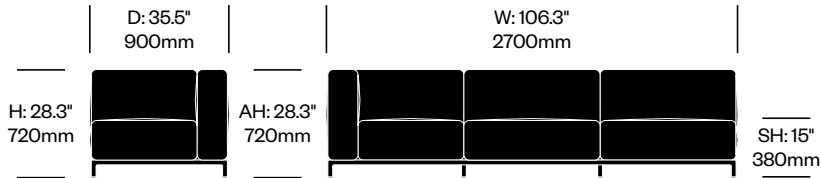

WIDE 3-SEAT MODULE WITH RIGHT ARM

Chrome Base	Number	List Price
Leather	HCCS-MHL3-WNA1	18,850.00
Fabric	HCCS-MHL3-WNA2	17,050.00

Matte Anthracite Base	Number	List Price
Leather	HCCS-MHL3-WNA1	17,440.00
Fabric	HCCS-MHL3-WNA2	12,350.00