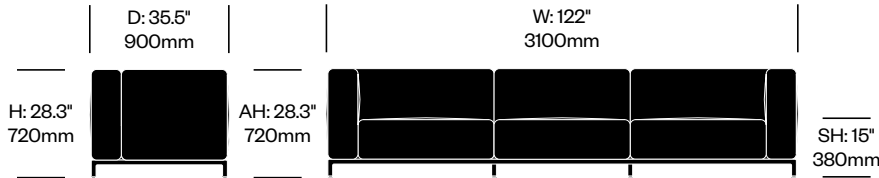

EXTRA WIDE 3-SEAT SOFA

Chrome Base	Number	List Price
Leather	HCCS-MHL3-XAA1	21,460.00
Fabric	HCCS-MHL3-XAA2	19,445.00

Matte Anthracite Base	Number	List Price
Leather	HCCS-MHL3-XAA1	19,875.00
Fabric	HCCS-MHL3-XAA2	17,860.00