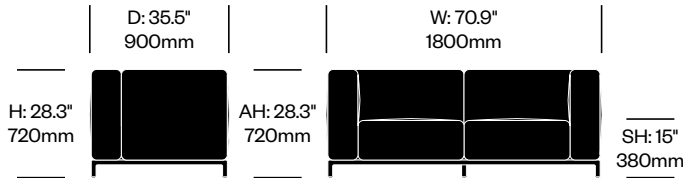

2-SEAT SOFA

Chrome Base	Number	List Price
Leather	HCCS-MHL2-AA1	13,665.00
Fabric	HCCS-MHL2-AA2	12,325.00

Matte Anthracite Base	Number	List Price
Leather	HCCS-MHL2-AA1	12,935.00
Fabric	HCCS-MHL2-AA2	11,600.00