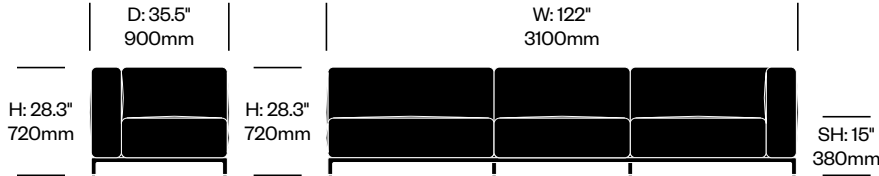

Mex-Hi

Cassina | Piero Lissoni | 2020 | Imported from Italy

To order, specify:

1. Product number
2. Upholstery and color
3. Base trim color

EXTRA WIDE 3-SEAT MODULE WITH LEFT ARM

Chrome Base	Number	List Price
Leather	HCCS-MHL3-XAN1	21,100.00
Fabric	HCCS-MHL3-XAN2	19,020.00

Matte Anthracite Base	Number	List Price
Leather	HCCS-MHL3-XAN1	19,510.00
Fabric	HCCS-MHL3-XAN2	17,430.00