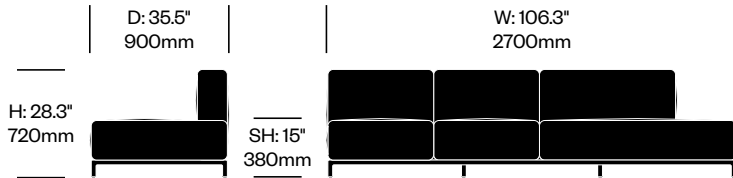

WIDE 3-SEAT MODULE WITHOUT ARMS, PENINSULA ON LEFT

Chrome Base	Number	List Price
Leather	HCCS-MHL3-WPN1	17,360.00
Fabric	HCCS-MHL3-WPN2	15,805.00

Matte Anthracite Base	Number	List Price
Leather	HCCS-MHL3-WPN1	15,950.00
Fabric	HCCS-MHL3-WPN2	14,395.00