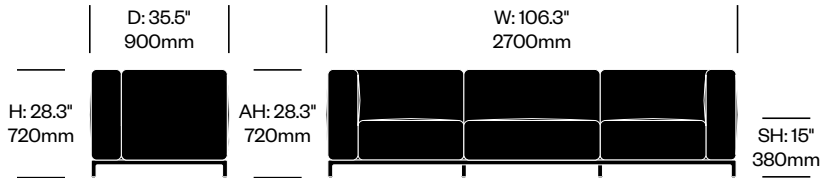

WIDE 3-SEAT SOFA

Chrome Base	Number	List Price
Leather	HCCS-MHL3-WAA1	19,515.00
Fabric	HCCS-MHL3-WAA2	17,625.00

Matte Anthracite Base	Number	List Price
Leather	HCCS-MHL3-WAA1	18,115.00
Fabric	HCCS-MHL3-WAA2	16,220.00