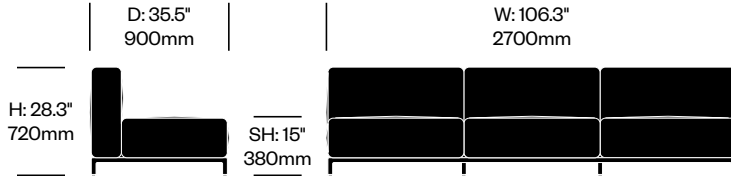

Mex-Hi

Cassina | Piero Lissoni | 2020 | Imported from Italy

To order, specify:

1. Product number
2. Upholstery and color
3. Base trim color

WIDE 3-SEAT MODULE WITHOUT ARMS

Chrome Base	Number	List Price
Leather	HCCS-MHL3-WNN1	17,585.00
Fabric	HCCS-MHL3-WNN2	15,890.00

Matte Anthracite Base	Number	List Price
Leather	HCCS-MHL3-WNN1	16,175.00
Fabric	HCCS-MHL3-WNN2	14,480.00