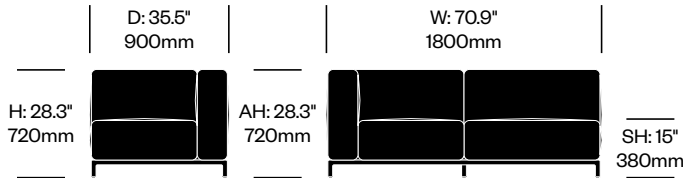

2-SEAT MODULE WITH RIGHT ARM

Chrome Base	Number	List Price
Leather	HCCS-MHL2-NA1	12,435.00
Fabric	HCCS-MHL2-NA2	11,480.00

Matte Anthracite Base	Number	List Price
Leather	HCCS-MHL2-NA1	12,105.00
Fabric	HCCS-MHL2-NA2	10,870.00