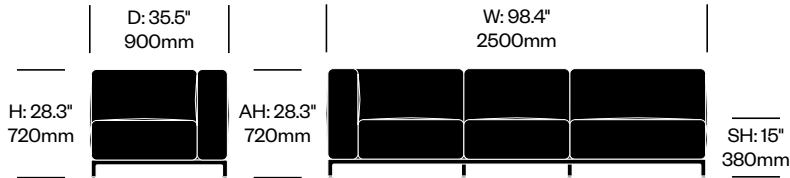

3-SEAT MODULE WITH RIGHT ARM

Chrome Base	Number	List Price
Leather	HCCS-MHL3-NA1	17,505.00
Fabric	HCCS-MHL3-NA2	16,235.00

Matte Anthracite Base	Number	List Price
Leather	HCCS-MHL3-NA1	16,455.00
Fabric	HCCS-MHL3-NA2	14,875.00