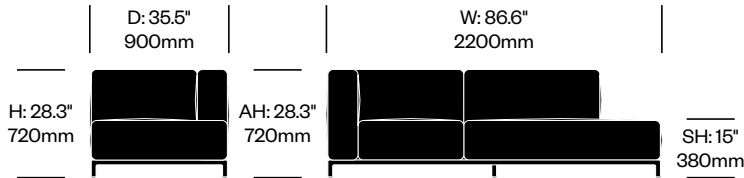

WIDE 2-SEAT MODULE WITH RIGHT ARM, PENINSULA ON LEFT

Chrome Base	Number	List Price
Leather	HCCS-MHL2-WPA1	14,580.00
Fabric	HCCS-MHL2-WPA2	13,045.00

Matte Anthracite Base	Number	List Price
Leather	HCCS-MHL2-WPA1	13,540.00
Fabric	HCCS-MHL2-WPA2	12,005.00