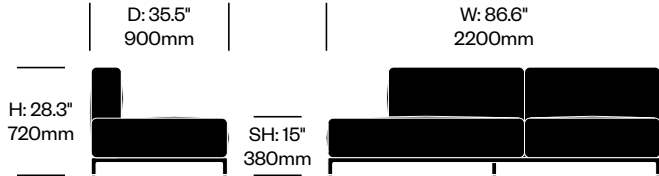

Mex-Hi

Cassina | Piero Lissoni | 2020 | Imported from Italy

To order, specify:

1. Product number
2. Upholstery and color
3. Base trim color

WIDE 2-SEAT MODULE WITHOUT ARMS, PENINSULA ON RIGHT

Chrome Base	Number	List Price
Leather	HCCS-MHL2-WNP1	13,315.00
Fabric	HCCS-MHL2-WNP2	11,885.00

Matte Anthracite Base	Number	List Price
Leather	HCCS-MHL2-WNP1	12,275.00
Fabric	HCCS-MHL2-WNP2	10,845.00