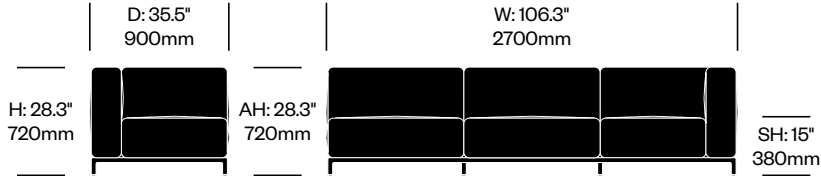

Mex-Hi

Cassina | Piero Lissoni | 2020 | Imported from Italy

To order, specify:

1. Product number
2. Upholstery and color
3. Base trim color

WIDE 3-SEAT MODULE WITH LEFT ARM

Chrome Base	Number	List Price
Leather	HCCS-MHL3-WAN1	18,850.00
Fabric	HCCS-MHL3-WAN2	17,050.00

Matte Anthracite Base	Number	List Price
Leather	HCCS-MHL3-WAN1	17,440.00
Fabric	HCCS-MHL3-WAN2	15,640.00