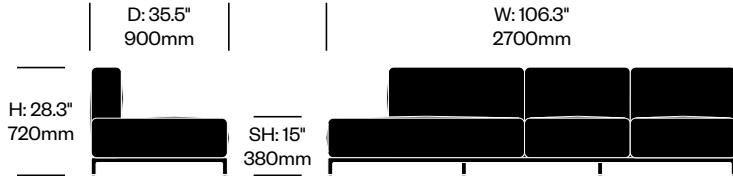

Mex-Hi

Cassina | Piero Lissoni | 2020 | Imported from Italy

To order, specify:

1. Product number
2. Upholstery and color
3. Base trim color

WIDE 3-SEAT MODULE WITHOUT ARMS, PENINSULA ON RIGHT

Chrome Base	Number	List Price
Leather	HCCS-MHL3-WNP1	17,360.00
Fabric	HCCS-MHL3-WNP2	15,805.00

Matte Anthracite Base	Number	List Price
Leather	HCCS-MHL3-WNP1	15,950.00
Fabric	HCCS-MHL3-WNP2	14,395.00