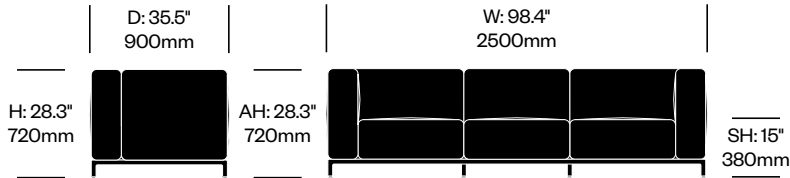

3-SEAT SOFA

Chrome Base	Number	List Price
Leather	HCCS-MHL3-AA1	18,515.00
Fabric	HCCS-MHL3-AA2	16,810.00

Matte Anthracite Base	Number	List Price
Leather	HCCS-MHL3-AA1	17,150.00
Fabric	HCCS-MHL3-AA2	15,460.00