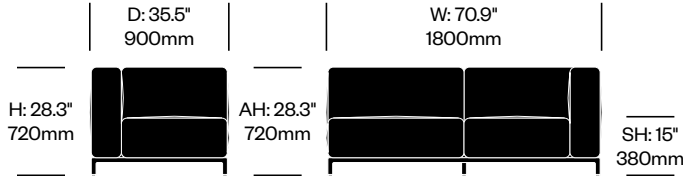

Mex-Hi

Cassina | Piero Lissoni | 2020 | Imported from Italy

To order, specify:

1. Product number
2. Upholstery and color
3. Base trim color

2-SEAT MODULE WITH LEFT ARM

Chrome Base	Number	List Price
Leather	HCCS-MHL2-AN1	12,830.00
Fabric	HCCS-MHL2-AN2	11,595.00

Matte Anthracite Base	Number	List Price
Leather	HCCS-MHL2-AN1	12,105.00
Fabric	HCCS-MHL2-AN2	10,870.00