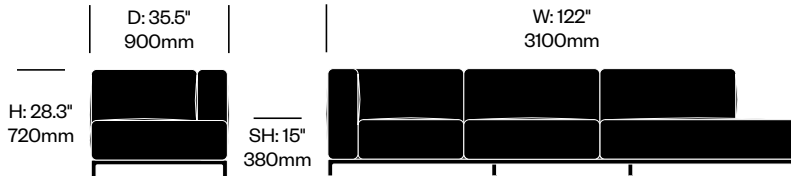

EXTRA WIDE 3-SEAT MODULE WITH RIGHT ARM, PENINSULA ON LEFT

Chrome Base	Number	List Price
Leather	HCCS-MHL3-XPA1	20,760.00
Fabric	HCCS-MHL3-XPA2	17,025.00

Matte Anthracite Base	Number	List Price
Leather	HCCS-MHL3-XPA1	19,170.00
Fabric	HCCS-MHL3-XPA2	15,435.00