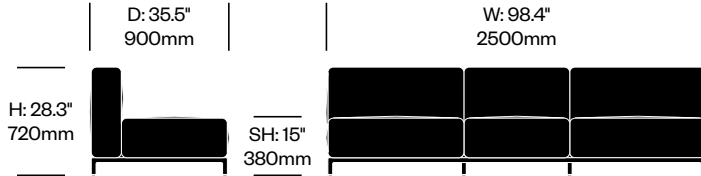

Mex-Hi

Cassina | Piero Lissoni | 2020 | Imported from Italy

To order, specify:

1. Product number
2. Upholstery and color
3. Base trim color

3-SEAT MODULE WITHOUT ARMS

Chrome Base	Number	List Price
Leather	HCCS-MHL3-NN1	16,550.00
Fabric	HCCS-MHL3-NN2	15,075.00

Matte Anthracite Base	Number	List Price
Leather	HCCS-MHL3-NN1	15,190.00
Fabric	HCCS-MHL3-NN2	13,715.00