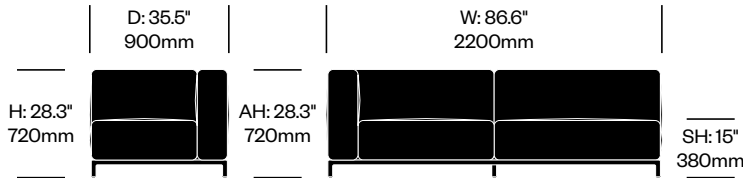

WIDE 2-SEAT MODULE WITH RIGHT ARM

Chrome Base	Number	List Price
Leather	HCCS-MHL2-WNA1	14,475.00
Fabric	HCCS-MHL2-WNA2	13,405.00

Matte Anthracite Base	Number	List Price
Leather	HCCS-MHL2-WNA1	16,090.00
Leather	HCCS-MHL2-WNA2	12,365.00