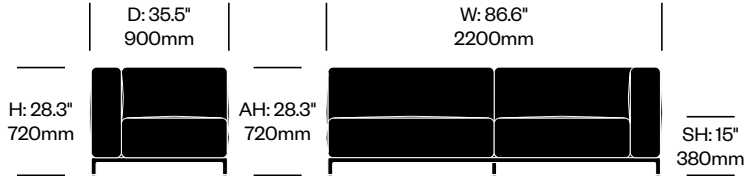

Mex-Hi

Cassina | Piero Lissoni | 2020 | Imported from Italy

To order, specify:

1. Product number
2. Upholstery and color
3. Base trim color

WIDE 2-SEAT MODULE WITH LEFT ARM

Chrome Base	Number	List Price
Leather	HCCS-MHL2-WAN1	17,130.00
Fabric	HCCS-MHL2-WAN2	15,295.00

Matte Anthracite Base	Number	List Price
Leather	HCCS-MHL2-WAN1	16,090.00
Fabric	HCCS-MHL2-WAN2	14,255.00