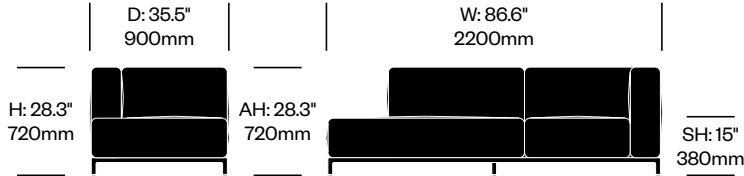

Mex-Hi

Cassina | Piero Lissoni | 2020 | Imported from Italy

To order, specify:

1. Product number
2. Upholstery and color
3. Base trim color

WIDE 2-SEAT MODULE WITH LEFT ARM, PENINSULA ON RIGHT

Chrome Base	Number	List Price
Leather	HCCS-MHL2-WAP1	14,580.00
Fabric	HCCS-MHL2-WAP2	13,045.00

Matte Anthracite Base	Number	List Price
Leather	HCCS-MHL2-WAP1	13,540.00
Fabric	HCCS-MHL2-WAP2	12,005.00