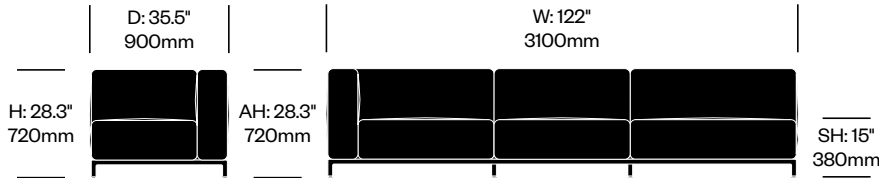

EXTRA WIDE 3-SEAT MODULE WITH RIGHT ARM

Chrome Base	Number	List Price
Leather	HCCS-MHL3-XNA1	23,310.00
Fabric	HCCS-MHL3-XNA2	23,005.00

Matte Anthracite Base	Number	List Price
Leather	HCCS-MHL3-XNA1	21,720.00
Fabric	HCCS-MHL3-XNA2	21,415.00