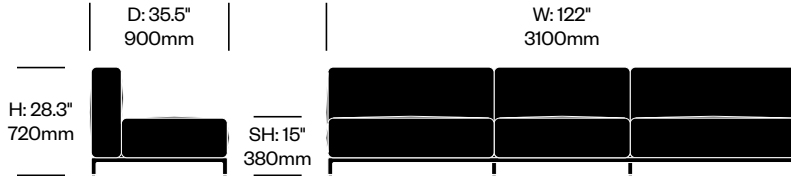

Mex-Hi

Cassina | Piero Lissoni | 2020 | Imported from Italy

To order, specify:

1. Product number
2. Upholstery and color
3. Base trim color

EXTRA WIDE 3-SEAT MODULE WITHOUT ARMS

Chrome Base	Number	List Price
Leather	HCCS-MHL3-XNN1	20,100.00
Fabric	HCCS-MHL3-XNN2	18,005.00

Matte Anthracite Base	Number	List Price
Leather	HCCS-MHL3-XNN1	18,510.00
Fabric	HCCS-MHL3-XNN2	16,415.00