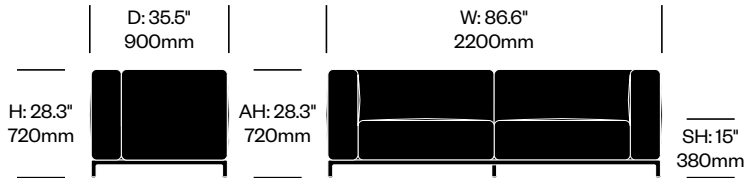

WIDE 2-SEAT SOFA

Chrome Base	Number	List Price
Leather	HCCS-MHL2-WAA1	15,455.00
Fabric	HCCS-MHL2-WAA2	13,985.00

Matte Anthracite Base	Number	List Price
Leather	HCCS-MHL2-WAA1	15,220.00
Fabric	HCCS-MHL2-WAA2	13,670.00