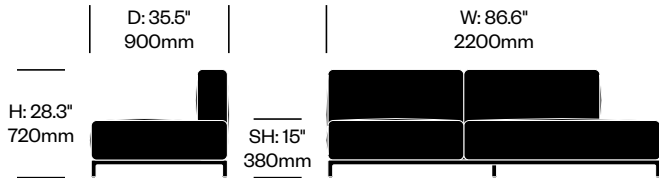

WIDE 2-SEAT MODULE WITHOUT ARMS, PENINSULA ON LEFT

Chrome Base	Number	List Price
Leather	HCCS-MHL2-WPN1	13,315.00
Fabric	HCCS-MHL2-WPN2	11,885.00

Matte Anthracite Base	Number	List Price
Leather	HCCS-MHL2-WPN1	12,275.00
Fabric	HCCS-MHL2-WPN2	10,845.00