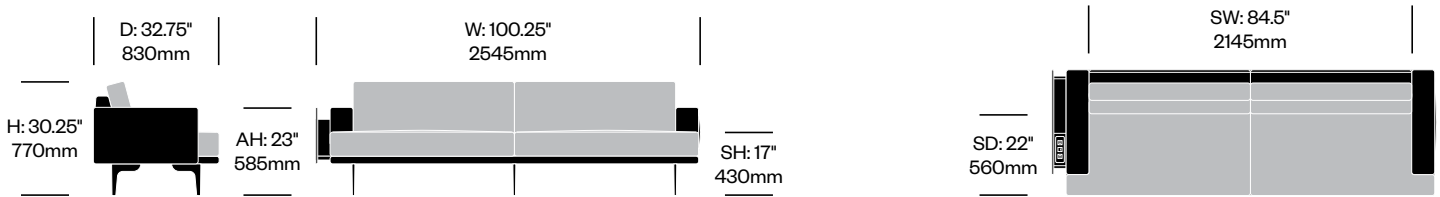

To order, specify:

1. Product number, including:
  - **1 Interior upholstery type**
    - 1 Leather
    - 2 Fabric
    - 3 Faux Leather
  - **2 Exterior upholstery type**
    - 1 Leather
    - 2 Fabric
    - 3 Faux Leather
2. Interior upholstery and color
3. Exterior upholstery and color
4. Stitch thread color
5. Leg trim color

Stain repellent option:

1. Add $132.75 to list price
  2. Add **P** to product number
2. Example: HCCL-LYL3-BR22**P**

3-Seat Sofa with

Drawer on Right	Number	1 2	Grade A	Grade B	Grade C	Grade D	Grade E	Grade F	Grade G	Grade H	Leather A	Leather B
Polished Aluminum Legs	HCCL-LYL3-BR	■ ■	12,353.29	12,743.72	13,218.96	13,631.82	14,650.66	15,081.75	16,681.36	17,547.01	17,631.72	19,968.15
Painted Legs Grade A	HCCL-LYL3-BR	■ ■	12,477.22	12,867.65	13,342.89	13,755.75	14,774.59	15,205.68	16,805.29	17,670.94	17,755.65	20,092.08
Painted Legs Grade B	HCCL-LYL3-BR	■ ■	12,497.45	12,887.88	13,363.12	13,775.98	14,794.82	15,225.91	16,825.52	17,691.17	17,775.88	20,112.31