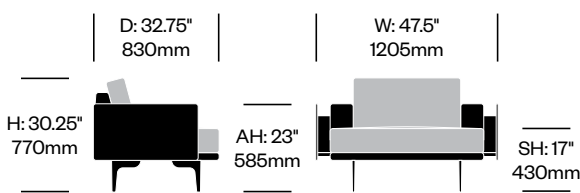

**Lounge Chair with**

Drawer on Left	Number	1 2	Grade A	Grade B	Grade C	Grade D	Grade E	Grade F	Grade G	Grade H	Leather A	Leather B
Polished Aluminum Legs	HCCL-LYL1-BL	■ ■	8,816.60	9,039.79	9,311.42	9,547.36	10,129.71	10,376.06	11,290.36	11,785.08	11,832.69	13,167.79
Painted Legs Grade A	HCCL-LYL1-BL	■ ■	8,899.23	9,122.42	9,394.05	9,629.99	10,212.34	10,458.69	11,372.99	11,867.71	11,915.32	13,250.42
Painted Legs Grade B	HCCL-LYL1-BL	■ ■	8,912.72	9,135.91	9,407.54	9,643.48	10,225.83	10,472.18	11,386.48	11,881.20	11,928.81	13,263.91

**To order, specify:**

1. Product number, including:

**1 Interior upholstery type**

- 1 Leather
- 2 Fabric
- 3 Faux Leather

**2 Exterior upholstery type**

- 1 Leather
- 2 Fabric
- 3 Faux Leather

- 2. Interior upholstery and color
- 3. Exterior upholstery and color
- 4. Stitch thread color
- 5. Leg trim color

**Stain repellent option:**

- 1. For lounge chair with two drawers, add \$71.08 to list price
- 2. For two seat sofa without arms, add \$92.22 to list price
- 3. Add **P** to product number  
Example: HCCL-LYL1-BB2**P**