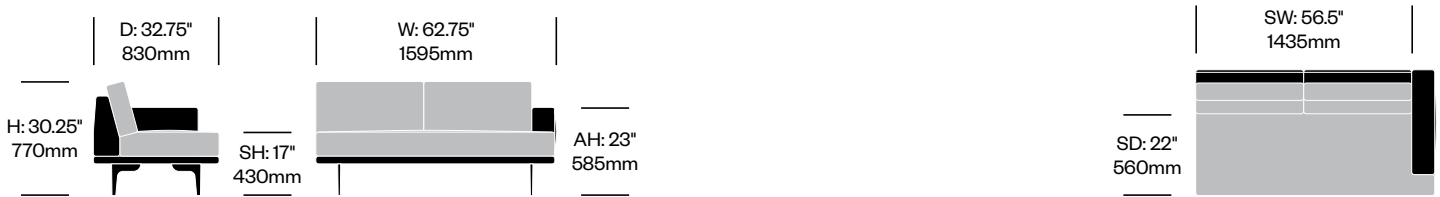

To order, specify:

1. Product number, including:
  - **1 Interior upholstery type**
    - 1 Leather
    - 2 Fabric
    - 3 Faux Leather
  - **2 Exterior upholstery type**
    - 1 Leather
    - 2 Fabric
    - 3 Faux Leather
2. Interior upholstery and color
3. Exterior upholstery and color
4. Stitch thread color
5. Leg trim color

Stain repellent option:

1. Add $98.56 to list price
  2. Add **P** to product number
2. Example: HCCL-LYL2-LN22**P**

2-Seat Module with

Arm on Left	Number	1 2	Grade A	Grade B	Grade C	Grade D	Grade E	Grade F	Grade G	Grade H	Leather A	Leather B
Polished Aluminum Legs	HCCL-LYL2-LN	■ ■	5,904.23	6,175.54	6,505.83	6,792.74	7,500.75	7,800.34	8,911.99	9,513.52	9,574.23	11,198.61
Painted Legs Grade A	HCCL-LYL2-LN	■ ■	5,986.86	6,258.17	6,588.46	6,875.37	7,583.38	7,882.97	8,994.62	9,596.15	9,656.86	11,281.24
Painted Legs Grade B	HCCL-LYL2-LN	■ ■	6,000.35	6,271.66	6,601.95	6,888.86	7,596.87	7,896.46	9,008.11	9,609.64	9,670.35	11,294.73