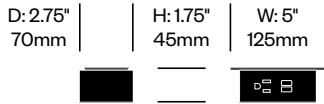

To order, specify:

1. Product number

UNDERMOUNT POWER MODULE WITH 1 SIMPLEX OUTLET AND 1 DUAL USB-A+C PORT

Corded, 6 Foot Cord	Number	List Price
Black	HCCL-LYPC-11B	585.60
White	HCCL-LYPC-11W	585.60

Corded, 12 Foot Cord	Number	List Price
Black	HCCL-LYPC-12B	630.03
White	HCCL-LYPC-12W	630.03

Hardwired, 6 Foot Cord	Number	List Price
Black	HCCL-LYPH-11B	696.80
White	HCCL-LYPH-11W	696.80

Hardwired, 12 Foot Cord	Number	List Price
Black	HCCL-LYPH-12B	741.23
White	HCCL-LYPH-12W	741.23