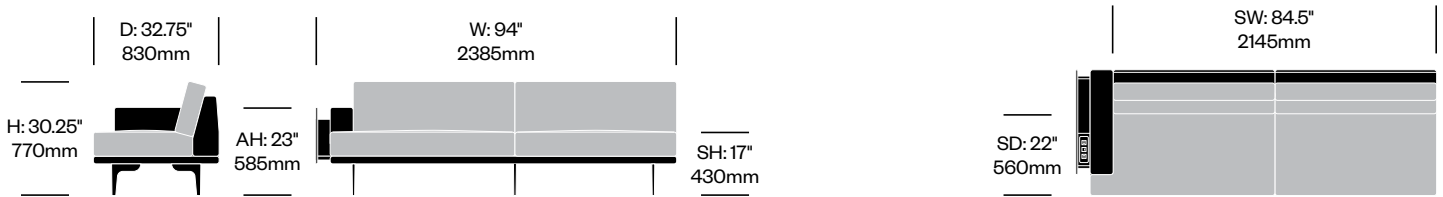

To order, specify:

1. Product number, including:
  - **1 Interior upholstery type**
    - 1 Leather
    - 2 Fabric
    - 3 Faux Leather
  - **2 Exterior upholstery type**
    - 1 Leather
    - 2 Fabric
    - 3 Faux Leather
2. Interior upholstery and color
3. Exterior upholstery and color
4. Stitch thread color
5. Leg trim color

Stain repellent option:

1. Add $127.69 to list price
  2. Add **P** to product number
2. Example: HCCL-LYL3-RR22**P**

3-Seat Module with Arm and Drawer on Right

	Number	1 2	Grade A	Grade B	Grade C	Grade D	Grade E	Grade F	Grade G	Grade H	Leather A	Leather B
Polished Aluminum Legs	HCCL-LYL3-RR	■ ■	11,657.16	12,034.48	12,493.78	12,892.94	13,877.70	14,294.34	15,840.62	16,677.26	16,759.88	19,018.52
Painted Legs Grade A	HCCL-LYL3-RR	■ ■	11,781.09	12,158.41	12,617.71	13,016.87	14,001.63	14,418.27	15,964.55	16,801.19	16,883.81	19,142.45
Painted Legs Grade B	HCCL-LYL3-RR	■ ■	11,801.32	12,178.64	12,637.94	13,037.10	14,021.86	14,438.50	15,984.78	16,821.42	16,904.04	19,162.68