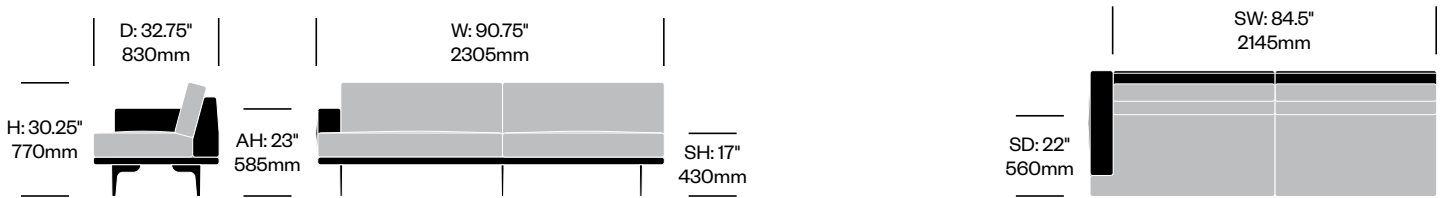

3-Seat Module with

Arm on Right	Number	1 2	Grade A	Grade B	Grade C	Grade D	Grade E	Grade F	Grade G	Grade H	Leather A	Leather B
Polished Aluminum Legs	HCCL-LYL3-RN	■ ■	7,650.64	8,027.96	8,487.26	8,886.42	9,871.18	10,287.82	11,834.10	12,670.74	12,753.36	15,012.00
Painted Legs Grade A	HCCL-LYL3-RN	■ ■	7,774.57	8,151.89	8,611.19	9,010.35	9,995.11	10,411.75	11,958.03	12,794.67	12,877.29	15,135.93
Painted Legs Grade B	HCCL-LYL3-RN	■ ■	7,794.80	8,172.12	8,631.42	9,030.58	10,015.34	10,431.98	11,978.26	12,814.90	12,897.52	15,156.16