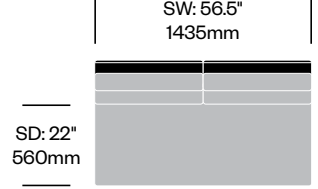

Lounge Chair with Two Drawers

	Number	1 2	Grade A	Grade B	Grade C	Grade D	Grade E	Grade F	Grade G	Grade H	Leather A	Leather B
Polished Aluminum Legs	HCCL-LYL1-BB	■ ■	12,823.05	13,046.24	13,317.87	13,553.81	14,136.16	14,382.51	15,296.81	15,791.53	15,839.14	17,174.24
Painted Legs Grade A	HCCL-LYL1-BB	■ ■	12,905.68	13,128.87	13,400.50	13,636.44	14,218.79	14,465.14	15,379.44	15,874.16	15,921.77	17,256.87
Painted Legs Grade B	HCCL-LYL1-BB	■ ■	12,919.17	13,142.36	13,413.99	13,649.93	14,232.28	14,478.63	15,392.93	15,887.65	15,935.26	17,270.36