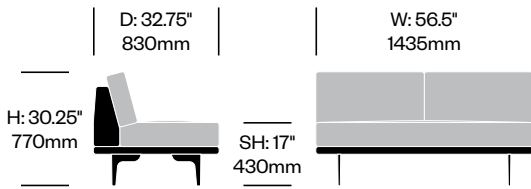

Lounge Chair with Two Drawers

	Number	1 2	Grade A	Grade B	Grade C	Grade D	Grade E	Grade F	Grade G	Grade H	Leather A	Leather B
Polished Aluminum Legs	HCCL-LYL1-BB	■ ■	12,823.05	13,046.24	13,317.87	13,553.81	14,136.16	14,382.51	15,296.81	15,791.53	15,839.14	17,174.24
Painted Legs Grade A	HCCL-LYL1-BB	■ ■	12,905.68	13,128.87	13,400.50	13,636.44	14,218.79	14,465.14	15,379.44	15,874.16	15,921.77	17,256.87
Painted Legs Grade B	HCCL-LYL1-BB	■ ■	12,919.17	13,142.36	13,413.99	13,649.93	14,232.28	14,478.63	15,392.93	15,887.65	15,935.26	17,270.36