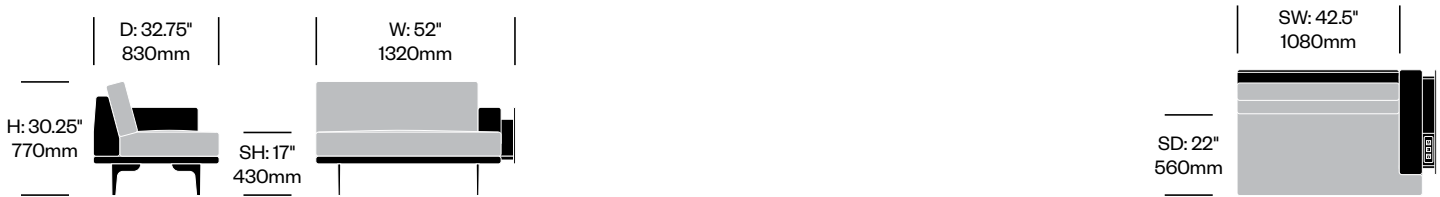

To order, specify:

1. Product number, including:

1 Interior upholstery type

- 1 Leather
- 2 Fabric
- 3 Faux Leather

2 Exterior upholstery type

- 1 Leather
- 2 Fabric
- 3 Faux Leather

2. Interior upholstery and color
3. Exterior upholstery and color
4. Stitch thread color
5. Leg trim color

Stain repellent option:

1. Add $71.08 to list price
  2. Add **P** to product number
2. Example: HCCL-LYL1-LL22**P**

1-Seat Module with Arm

and Drawer on Left	Number	1 2	Grade A	Grade B	Grade C	Grade D	Grade E	Grade F	Grade G	Grade H	Leather A	Leather B
Polished Aluminum Legs	HCCL-LYL1-LL	■ ■	8,761.59	8,984.78	9,256.41	9,492.35	10,074.70	10,321.05	11,235.35	11,730.07	11,777.68	13,112.78
Painted Legs Grade A	HCCL-LYL1-LL	■ ■	8,844.22	9,067.41	9,339.04	9,574.98	10,157.33	10,403.68	11,317.98	11,812.70	11,860.31	13,195.41
Painted Legs Grade B	HCCL-LYL1-LL	■ ■	8,857.71	9,080.90	9,352.53	9,588.47	10,170.82	10,417.17	11,331.47	11,826.19	11,873.80	13,208.90