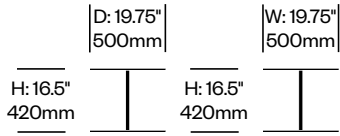

Surfaces

- Paint
- Matte Anthracite (6R-48)
 - Matte Black (6R-4)
 - Matte Mud (6R-71)
 - Matte White (6R-1)

Gong

Cappellini | Giulio Cappellini | 2004 | Imported from Italy

To order, specify:

1. Product number
2. Paint color