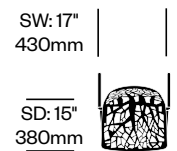

High Back Counter Stool	Number	List Price
	HCJC-FO-S2H	2,110.00