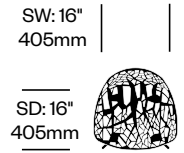

Side Chair with Arms	Number	List Price
	HCJC-FO-SA	1,367.00