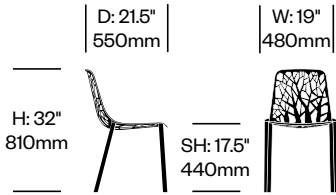

Forest

JANUS et Cie | Made in Italy

Overview

- Powdercoated die-cast aluminum seat with geometric pattern
- Tubular die-cast aluminum legs
- Polished stainless steel footrest on stools
- Side chairs without arms stack 4 high
- Side chairs with arms and stools cannot stack
- Suitable for indoor/outdoor use
- Select models and colors available as part of the [Haworth NOW](#) inventory program
- BIFMA Compliant® (ANSI/BIFMA X5.1)

Surfaces

Trim

- Black (J6F-80)
- Blue Teal (J6F-28)
- Green Tea (J6F-50)
- Light Blue (J6F-61)
- Mercury (J6F-43)
- Metallic Grey (J6F-81)
- Powder Grey (J6F-63)
- Terracotta (J6F-33)
- White (J6F-1)

Forest

JANUS et Cie | Made in Italy

To order, specify:

1. Product number
2. Paint color

Side Chair	Number	List Price
Stacks Four High	HCJC-FO-SN	960.00

Side Chair with Arms	Number	List Price
	HCJC-FO-SA	1,367.00