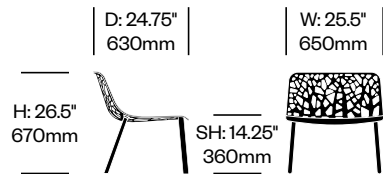

JANUS et Cie | Made in Italy

To order, specify:

1. Product number
2. Paint color

Side Chair	Number	List Price
Stacks Four High	HCJC-FO-SN	960.00

Side Chair with Arms	Number	List Price
	HCJC-FO-SA	1,367.00

Low Back Counter Stool	Number	List Price
	HCJC-FO-S2L	1,829.00

High Back Counter Stool	Number	List Price
	HCJC-FO-S2H	2,110.00

Forest

JANUS et Cie | Made in Italy

To order, specify:

1. Product number
2. Paint color

Low Back Bar Stool	Number	List Price
	HCJC-FO-S3L	1,864.00

High Back Bar Stool	Number	List Price
	HCJC-FO-S3H	2,154.00

Lounge Chair	Number	List Price
	HCJC-FRL1	2,473.00