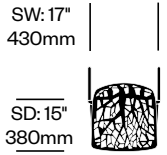

Low Back Counter Stool	Number	List Price
	HCJC-FO-S2L	1,829.00

High Back Counter Stool	Number	List Price
	HCJC-FO-S2H	2,110.00

Forest

JANUS et Cie | Made in Italy

To order, specify:

1. Product number
2. Paint color

Low Back Bar Stool	Number	List Price
	HCJC-FO-S3L	1,864.00

High Back Bar Stool	Number	List Price
	HCJC-FO-S3H	2,154.00

Lounge Chair	Number	List Price
	HCJC-FRL1	2,473.00