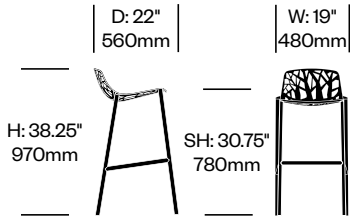

Low Back Counter Stool	Number	List Price
	HCJC-FO-S2L	1,829.00

High Back Counter Stool	Number	List Price
	HCJC-FO-S2H	2,110.00

Forest

JANUS et Cie | Made in Italy

To order, specify:

1. Product number
2. Paint color

Low Back Bar Stool	Number	List Price
	HCJC-FO-S3L	1,864.00

High Back Bar Stool	Number	List Price
	HCJC-FO-S3H	2,154.00

Lounge Chair	Number	List Price
	HCJC-FRL1	2,473.00