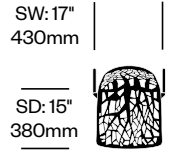

Forest

JANUS et Cie | Made in Italy

To order, specify:

1. Product number
2. Paint color

Side Chair	Number	List Price
Stacks Four High	HCJC-FO-SN	960.00