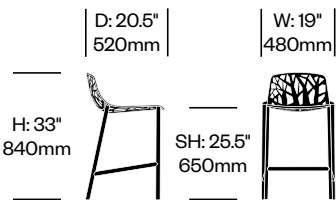

JANUS et Cie | Made in Italy

To order, specify:

1. Product number
2. Paint color

Side Chair	Number	List Price
Stacks Four High	HCJC-FO-SN	960.00

Side Chair with Arms	Number	List Price
	HCJC-FO-SA	1,367.00