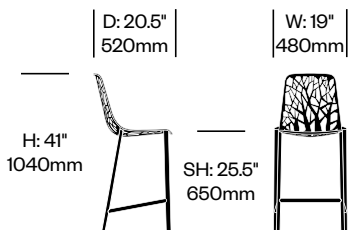

High Back Counter Stool	Number	List Price
	HCJC-FO-S2H	2,110.00