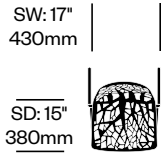

Low Back Counter Stool	Number	List Price
	HCJC-FO-S2L	1,829.00

High Back Counter Stool	Number	List Price
	HCJC-FO-S2H	2,110.00

Forest

JANUS et Cie | Made in Italy

To order, specify:

1. Product number
2. Paint color

Low Back Bar Stool	Number	List Price
	HCJC-FO-S3L	1,864.00

High Back Bar Stool	Number	List Price
	HCJC-FO-S3H	2,154.00

Lounge Chair	Number	List Price
	HCJC-FRL1	2,473.00