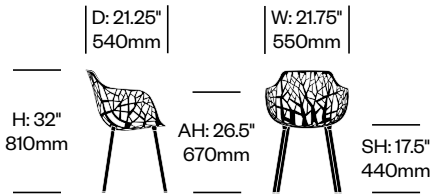

Forest

JANUS et Cie | Made in Italy

Overview

- Powdercoated die-cast aluminum seat with geometric pattern
- Tubular die-cast aluminum legs
- Polished stainless steel footrest on stools
- Side chairs without arms stack 4 high
- Side chairs with arms and stools cannot stack
- Suitable for indoor/outdoor use
- Select models and colors available as part of the [Haworth NOW](#) inventory program
- BIFMA Compliant® (ANSI/BIFMA X5.1)

Surfaces

Trim

- Black (J6F-80)
- Blue Teal (J6F-28)
- Green Tea (J6F-50)
- Light Blue (J6F-61)
- Mercury (J6F-43)
- Metallic Grey (J6F-81)
- Powder Grey (J6F-63)
- Terracotta (J6F-33)
- White (J6F-1)

Forest

JANUS et Cie | Made in Italy

To order, specify:

1. Product number
2. Paint color

Side Chair	Number	List Price
Stacks Four High	HCJC-FO-SN	960.00

Side Chair with Arms	Number	List Price
	HCJC-FO-SA	1,367.00