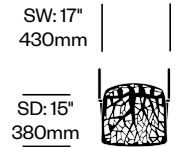

JANUS et Cie | Made in Italy

To order, specify:

1. Product number
2. Paint color

Side Chair	Number	List Price
Stacks Four High	HCJC-FO-SN	960.00

Side Chair with Arms	Number	List Price
	HCJC-FO-SA	1,367.00