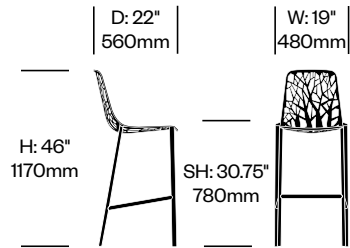

Low Back Counter Stool	Number	List Price
	HCJC-FO-S2L	1,829.00

High Back Counter Stool	Number	List Price
	HCJC-FO-S2H	2,110.00

Forest

JANUS et Cie | Made in Italy

To order, specify:

1. Product number
2. Paint color

Low Back Bar Stool	Number	List Price
	HCJC-FO-S3L	1,864.00

High Back Bar Stool	Number	List Price
	HCJC-FO-S3H	2,154.00

Lounge Chair	Number	List Price
	HCJC-FRL1	2,473.00