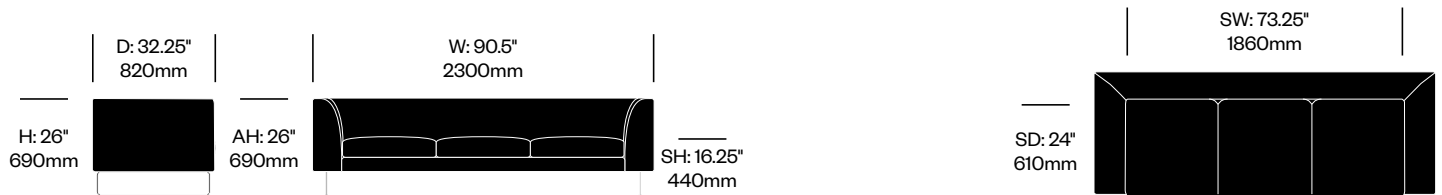

# Elan

Cappellini | Jasper Morrison | 1999 | Imported from Italy

**To order, specify:**

1. Product number
2. Upholstery and color
3. Base trim color

Lounge Chair	Number	COM/COL	List Price
Leather	HCCE-ELN1-1	5,640.00	8,230.00
Fabric	HCCE-ELN1-2	5,455.00	6,230.00
Faux Leather	HCCE-ELN1-3	5,455.00	5,640.00

2-Seat Sofa	Number	COM/COM	List Price
Leather	HCCE-ELN2-1	8,815.00	13,505.00
Fabric	HCCE-ELN2-2	8,320.00	10,155.00
Faux Leather	HCCE-ELN2-3	8,320.00	8,815.00

3-Seat Sofa	Number	COM/COL	List Price
Leather	HCCE-ELN3-1	9,905.00	14,975.00
Fabric	HCCE-ELN3-2	9,415.00	11,225.00
Faux Leather	HCCE-ELN3-3	9,415.00	9,905.00