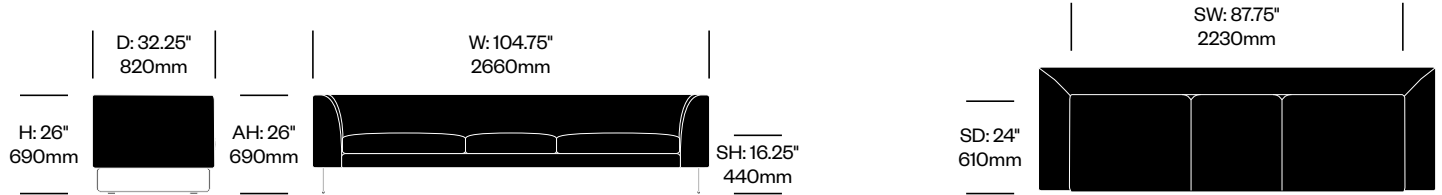

# Elan

Cappellini | Jasper Morrison | 1999 | Imported from Italy

**To order, specify:**

1. Product number
2. Upholstery and color
3. Base trim color

Lounge Chair	Number	COM/COL	List Price
Leather	HCCE-ELN1-1	5,640.00	8,230.00
Fabric	HCCE-ELN1-2	5,455.00	6,230.00
Faux Leather	HCCE-ELN1-3	5,455.00	5,640.00

2-Seat Sofa	Number	COM/COM	List Price
Leather	HCCE-ELN2-1	8,815.00	13,505.00
Fabric	HCCE-ELN2-2	8,320.00	10,155.00
Faux Leather	HCCE-ELN2-3	8,320.00	8,815.00

3-Seat Sofa	Number	COM/COL	List Price
Leather	HCCE-ELN3-1	9,905.00	14,975.00
Fabric	HCCE-ELN3-2	9,415.00	11,225.00
Faux Leather	HCCE-ELN3-3	9,415.00	9,905.00

# Elan

Cappellini | Jasper Morrison | 1999 | Imported from Italy

**To order, specify:**

1. Product number
2. Upholstery and color
3. Base trim color

Wide 3-Seat Sofa	Number	COM/COL	List Price
Leather	HCCE-ELN4-1	10,750.00	16,345.00
Fabric	HCCE-ELN4-2	10,175.00	12,330.00
Faux Leather	HCCE-ELN4-3	10,175.00	10,750.00