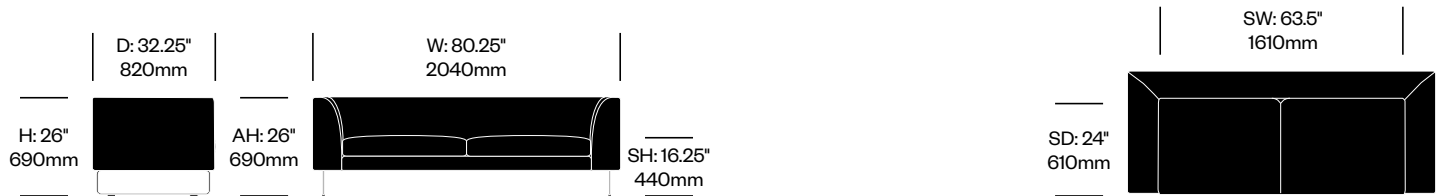

# Elan

Cappellini | Jasper Morrison | 1999 | Imported from Italy

**To order, specify:**

1. Product number
2. Upholstery and color
3. Base trim color

Lounge Chair	Number	COM/COL	List Price
Leather	HCCE-ELN1-1	5,640.00	8,230.00
Fabric	HCCE-ELN1-2	5,455.00	6,230.00
Faux Leather	HCCE-ELN1-3	5,455.00	5,640.00

2-Seat Sofa	Number	COM/COM	List Price
Leather	HCCE-ELN2-1	8,815.00	13,505.00
Fabric	HCCE-ELN2-2	8,320.00	10,155.00
Faux Leather	HCCE-ELN2-3	8,320.00	8,815.00

3-Seat Sofa	Number	COM/COL	List Price
Leather	HCCE-ELN3-1	9,905.00	14,975.00
Fabric	HCCE-ELN3-2	9,415.00	11,225.00
Faux Leather	HCCE-ELN3-3	9,415.00	9,905.00