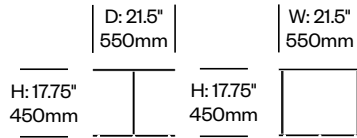

Cannot

Cappellini | Michela Catalano and Ilaria Marelli | 1999 | Imported from Italy

To order, specify:

1. Product number
2. Top paint color

Side Table	Number	List Price
Standard Matte	HCCE-CNOT-M	1,560.00
Premium Matte	HCCE-CNOT-M	1,700.00
Standard Gloss	HCCE-CNOT-G	1,770.00
Premium Gloss	HCCE-CNOT-G	1,925.00