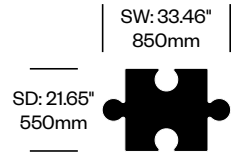

1. Product number
2. Upholstery and color

Low Pouf	Number	Grade A	Grade B	Grade C	Grade D
Fabric with Antiskid Bottom	HCBZ-PZPL-2A	766.00	880.00	957.00	1,003.00
Fabric with Wood Bottom	HCBZ-PZPL-2W	1,080.00	1,182.00	1,256.00	1,303.00