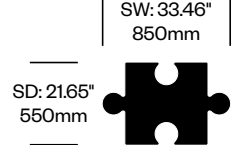

1. Product number
2. Upholstery and color

Low Pouf	Number	Grade A	Grade B	Grade C	Grade D
Fabric with Antiskid Bottom	HCBZ-PZPL-2A	766.00	880.00	957.00	1,003.00
Fabric with Wood Bottom	HCBZ-PZPL-2W	1,080.00	1,182.00	1,256.00	1,303.00