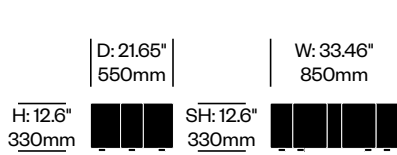

1. Product number
2. Upholstery and color

Low Pouf	Number	Grade A	Grade B	Grade C	Grade D
Fabric with Antiskid Bottom	HCBZ-PZPL-2A	766.00	880.00	957.00	1,003.00
Fabric with Wood Bottom	HCBZ-PZPL-2W	1,080.00	1,182.00	1,256.00	1,303.00