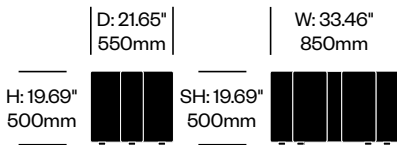

1. Product number
2. Upholstery and color

Low Pouf	Number	Grade A	Grade B	Grade C	Grade D
Fabric with Antiskid Bottom	HCBZ-PZPL-2A	766.00	880.00	957.00	1,003.00
Fabric with Wood Bottom	HCBZ-PZPL-2W	1,080.00	1,182.00	1,256.00	1,303.00