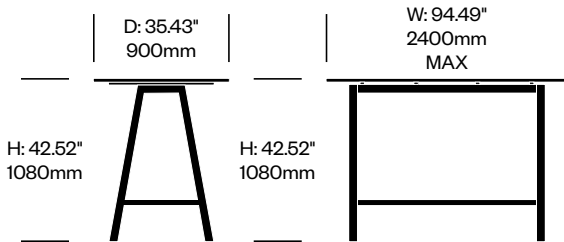

BuzziPicNic

BuzziSpace | Alain Gilles | 2014 | Imported from the Netherlands

To order, specify:

1. Product number
2. Top laminate color (if applicable)
3. Wood color

Bar Height Meet Collaborative Tables

31.5" Depth, Laminate Top	Number	Grade A	Grade B	Grade C	Grade D	Grade E
62.99" Width	HCBZ-PNTM-H3162L	3,617.00	3,667.00	3,736.00	4,063.00	4,157.00
70.87" Width	HCBZ-PNTM-H3170L	3,786.00	3,838.00	3,865.00	4,106.00	4,356.00
78.74" Width	HCBZ-PNTM-H3178L	3,799.00	3,855.00	3,926.00	4,262.00	4,370.00
86.61" Width	HCBZ-PNTM-H3186L	3,940.00	4,002.00	4,067.00	4,417.00	4,530.00
94.49" Width	HCBZ-PNTM-H3194L	4,012.00	4,079.00	4,148.00	4,539.00	4,613.00

Bar Height Meet Collaborative Tables

31.5" Depth, Wood Top	Number	Grade A	Grade B	Grade C	Grade D	Grade E
62.99" Width	HCBZ-PNTM-H3162W	7,525.00	7,734.00	7,835.00	8,501.00	9,029.00
70.87" Width	HCBZ-PNTM-H3170W	7,679.00	7,887.00	7,989.00	8,706.00	9,215.00
78.74" Width	HCBZ-PNTM-H3178W	7,835.00	8,039.00	8,142.00	8,911.00	9,403.00
86.61" Width	HCBZ-PNTM-H3186W	8,001.00	8,207.00	8,316.00	9,113.00	9,598.00
94.49" Width	HCBZ-PNTM-H3194W	8,153.00	8,356.00	8,502.00	9,420.00	9,780.00

BuzziPicNic

BuzziSpace | Alain Gilles | 2014 | Imported from the Netherlands

To order, specify:

1. Product number
2. Top laminate color (if applicable)
3. Wood color

Bar Height Meet Collaborative Tables

35.43" Depth, Laminate Top	Number	Grade A	Grade B	Grade C	Grade D	Grade E
62.99" Width	HCBZ-PNTM-H3562L	3,713.00	3,762.00	3,838.00	4,132.00	4,276.00
70.87" Width	HCBZ-PNTM-H3570L	3,894.00	3,944.00	4,021.00	4,323.00	4,483.00
78.74" Width	HCBZ-PNTM-H3578L	3,953.00	4,011.00	4,065.00	4,397.00	4,552.00
86.61" Width	HCBZ-PNTM-H3586L	4,016.00	4,077.00	4,176.00	4,472.00	4,621.00
94.49" Width	HCBZ-PNTM-H3594L	4,164.00	4,236.00	4,303.00	4,566.00	4,793.00