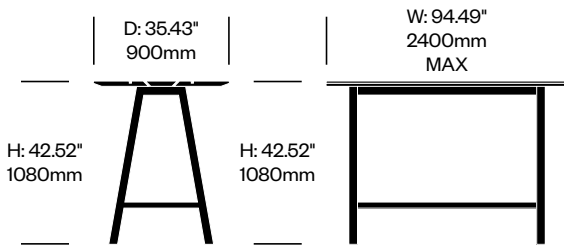

Bar Height Meet Collaborative Tables

31.5" Depth, Wood Top	Number	Grade A	Grade B	Grade C	Grade D	Grade E
62.99" Width	HCBZ-PNTM-H3162W	7,525.00	7,734.00	7,835.00	8,501.00	9,029.00
70.87" Width	HCBZ-PNTM-H3170W	7,679.00	7,887.00	7,989.00	8,706.00	9,215.00
78.74" Width	HCBZ-PNTM-H3178W	7,835.00	8,039.00	8,142.00	8,911.00	9,403.00
86.61" Width	HCBZ-PNTM-H3186W	8,001.00	8,207.00	8,316.00	9,113.00	9,598.00
94.49" Width	HCBZ-PNTM-H3194W	8,153.00	8,356.00	8,502.00	9,420.00	9,780.00

BuzziPicNic

BuzziSpace | Alain Gilles | 2014 | Imported from the Netherlands

To order, specify:

1. Product number
2. Top laminate color (if applicable)
3. Wood color

Bar Height Meet Collaborative Tables

35.43" Depth, Laminate Top	Number	Grade A	Grade B	Grade C	Grade D	Grade E
62.99" Width	HCBZ-PNTM-H3562L	3,713.00	3,762.00	3,838.00	4,132.00	4,276.00
70.87" Width	HCBZ-PNTM-H3570L	3,894.00	3,944.00	4,021.00	4,323.00	4,483.00
78.74" Width	HCBZ-PNTM-H3578L	3,953.00	4,011.00	4,065.00	4,397.00	4,552.00
86.61" Width	HCBZ-PNTM-H3586L	4,016.00	4,077.00	4,176.00	4,472.00	4,621.00
94.49" Width	HCBZ-PNTM-H3594L	4,164.00	4,236.00	4,303.00	4,566.00	4,793.00

Bar Height Meet Collaborative Tables

35.43" Depth, Wood Top	Number	Grade A	Grade B	Grade C	Grade D	Grade E
62.99" Width	HCBZ-PNTM-H3562W	7,865.00	8,068.00	8,174.00	8,910.00	9,435.00
70.87" Width	HCBZ-PNTM-H3570W	8,020.00	8,220.00	8,337.00	9,114.00	9,622.00
78.74" Width	HCBZ-PNTM-H3578W	8,173.00	8,376.00	8,499.00	9,318.00	9,808.00
86.61" Width	HCBZ-PNTM-H3586W	8,324.00	8,530.00	8,654.00	9,522.00	9,990.00
94.49" Width	HCBZ-PNTM-H3594W	8,543.00	8,745.00	8,878.00	9,727.00	10,246.00