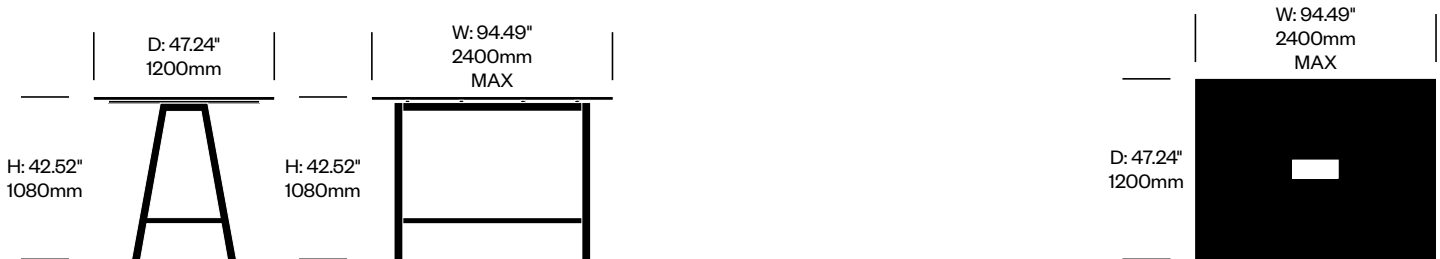

BuzziPicNic

BuzziSpace | Alain Gilles | 2014 | Imported from the Netherlands

To order, specify:

1. Product number
2. Top laminate color (if applicable)
3. Wood color

Bar Height Meet Collaborative Tables

39.37" Depth, Laminate Top	Number	Grade A	Grade B	Grade C	Grade D	Grade E
62.99" Width	HCBZ-PNTM-H3962L	3,930.00	3,979.00	4,044.00	4,383.00	4,526.00
70.87" Width	HCBZ-PNTM-H3970L	4,083.00	4,135.00	4,232.00	4,566.00	4,701.00
78.74" Width	HCBZ-PNTM-H3978L	4,160.00	4,215.00	4,295.00	4,604.00	4,788.00
86.61" Width	HCBZ-PNTM-H3986L	4,045.00	4,122.00	4,189.00	4,703.00	4,647.00
94.49" Width	HCBZ-PNTM-H3994L	4,351.00	4,816.00	4,526.00	5,011.00	9,340.00

Bar Height Meet Collaborative Tables

39.37" Depth, Wood Top	Number	Grade A	Grade B	Grade C	Grade D	Grade E
62.99" Width	HCBZ-PNTM-H3962W	8,283.00	8,490.00	8,593.00	9,322.00	9,941.00
70.87" Width	HCBZ-PNTM-H3970W	8,439.00	8,643.00	8,768.00	9,523.00	10,124.00
78.74" Width	HCBZ-PNTM-H3978W	8,603.00	8,805.00	8,931.00	9,728.00	10,324.00
86.61" Width	HCBZ-PNTM-H3986W	8,692.00	8,900.00	9,022.00	9,934.00	10,431.00
94.49" Width	HCBZ-PNTM-H3994W	8,979.00	9,188.00	9,340.00	10,223.00	10,778.00

BuzziPicNic

BuzziSpace | Alain Gilles | 2014 | Imported from the Netherlands

To order, specify:

1. Product number
2. Top laminate color (if applicable)
3. Wood color

Bar Height Meet Collaborative Tables

47.24" Depth, Laminate Top	Number	Grade A	Grade B	Grade C	Grade D	Grade E
62.99" Width	HCBZ-PNTM-H4762L	4,386.00	4,432.00	4,527.00	5,026.00	5,047.00
70.87" Width	HCBZ-PNTM-H4770L	4,511.00	4,564.00	4,641.00	5,169.00	5,195.00
78.74" Width	HCBZ-PNTM-H4778L	4,600.00	4,651.00	4,730.00	5,309.00	5,291.00
86.61" Width	HCBZ-PNTM-H4786L	4,711.00	4,765.00	4,827.00	5,438.00	5,422.00
94.49" Width	HCBZ-PNTM-H4794L	4,793.00	4,859.00	4,986.00	5,485.00	5,517.00