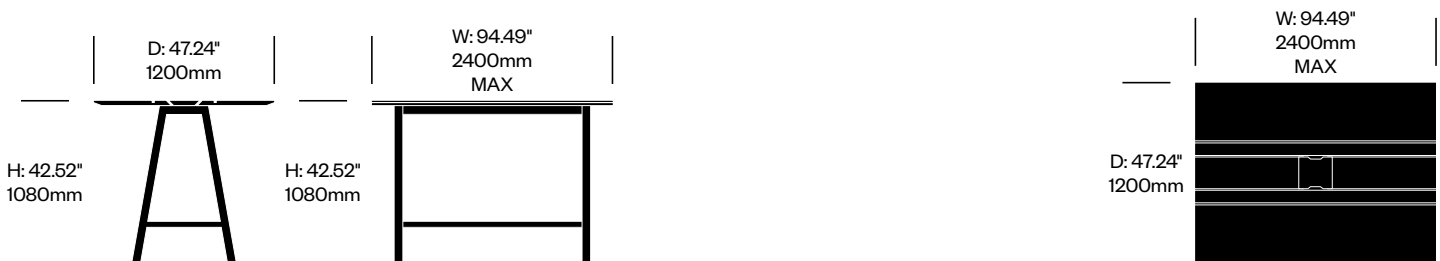

Bar Height Meet Collaborative Tables

39.37" Depth, Wood Top	Number	Grade A	Grade B	Grade C	Grade D	Grade E
62.99" Width	HCBZ-PNTM-H3962W	8,283.00	8,490.00	8,593.00	9,322.00	9,941.00
70.87" Width	HCBZ-PNTM-H3970W	8,439.00	8,643.00	8,768.00	9,523.00	10,124.00
78.74" Width	HCBZ-PNTM-H3978W	8,603.00	8,805.00	8,931.00	9,728.00	10,324.00
86.61" Width	HCBZ-PNTM-H3986W	8,692.00	8,900.00	9,022.00	9,934.00	10,431.00
94.49" Width	HCBZ-PNTM-H3994W	8,979.00	9,188.00	9,340.00	10,223.00	10,778.00

BuzziPicNic

BuzziSpace | Alain Gilles | 2014 | Imported from the Netherlands

To order, specify:

1. Product number
2. Top laminate color (if applicable)
3. Wood color

Bar Height Meet Collaborative Tables

47.24" Depth, Laminate Top	Number	Grade A	Grade B	Grade C	Grade D	Grade E
62.99" Width	HCBZ-PNTM-H4762L	4,386.00	4,432.00	4,527.00	5,026.00	5,047.00
70.87" Width	HCBZ-PNTM-H4770L	4,511.00	4,564.00	4,641.00	5,169.00	5,195.00
78.74" Width	HCBZ-PNTM-H4778L	4,600.00	4,651.00	4,730.00	5,309.00	5,291.00
86.61" Width	HCBZ-PNTM-H4786L	4,711.00	4,765.00	4,827.00	5,438.00	5,422.00
94.49" Width	HCBZ-PNTM-H4794L	4,793.00	4,859.00	4,986.00	5,485.00	5,517.00

Bar Height Meet Collaborative Tables

47.24" Depth, Wood Top	Number	Grade A	Grade B	Grade C	Grade D	Grade E
62.99" Width	HCBZ-PNTM-H4762W	9,116.00	9,318.00	9,442.00	10,341.00	10,936.00
70.87" Width	HCBZ-PNTM-H4770W	9,286.00	9,491.00	9,618.00	10,567.00	11,145.00
78.74" Width	HCBZ-PNTM-H4778W	9,466.00	9,666.00	9,800.00	10,855.00	11,354.00
86.61" Width	HCBZ-PNTM-H4786W	9,474.00	9,675.00	9,809.00	11,119.00	11,365.00
94.49" Width	HCBZ-PNTM-H4794W	9,869.00	10,074.00	10,228.00	11,368.00	11,847.00