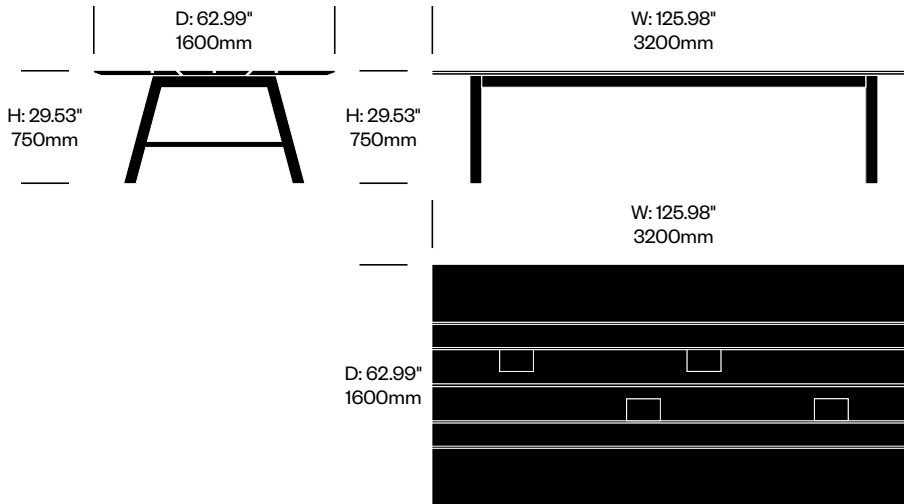

Large Round Collaborative Table,

Wood	Number	Grade A	Grade B	Grade C	Grade D
Removable Cover	HCBZ-PNTR-LSW	19,090.00	19,541.00	19,541.00	20,618.00
Flip Top Cover	HCBZ-PNTR-LHW	19,316.00	19,767.00	19,767.00	20,844.00

BuzziPicNic

BuzziSpace | Alain Gilles | 2014 | Imported from the Netherlands

To order, specify:

1. Product number
2. Top laminate color (if applicable)
3. Wood color

**WorkBench Collaborative Table,
Laminate Top**

Number	Grade A	Grade B	Grade C	Grade D	Grade E
HCBZ-PNTW-L	7,683.00	7,778.00	7,870.00	8,749.00	8,835.00

**WorkBench Collaborative Table,
Wood Top**

Number	Grade A	Grade B	Grade C	Grade D	Grade E
HCBZ-PNTW-W	15,401.00	16,630.00	17,139.00	17,879.00	18,480.00