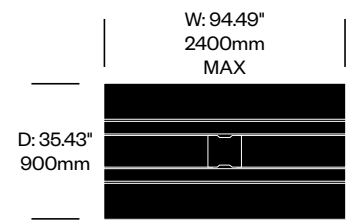

Bar Height Meet Collaborative Tables

31.5" Depth, Wood Top	Number	Grade A	Grade B	Grade C	Grade D	Grade E
62.99" Width	HCBZ-PNTM-H3162W	7,525.00	7,734.00	7,835.00	8,501.00	9,029.00
70.87" Width	HCBZ-PNTM-H3170W	7,679.00	7,887.00	7,989.00	8,706.00	9,215.00
78.74" Width	HCBZ-PNTM-H3178W	7,835.00	8,039.00	8,142.00	8,911.00	9,403.00
86.61" Width	HCBZ-PNTM-H3186W	8,001.00	8,207.00	8,316.00	9,113.00	9,598.00
94.49" Width	HCBZ-PNTM-H3194W	8,153.00	8,356.00	8,502.00	9,420.00	9,780.00

BuzziPicNic

BuzziSpace | Alain Gilles | 2014 | Imported from the Netherlands

To order, specify:

1. Product number
2. Top laminate color (if applicable)
3. Wood color

Bar Height Meet Collaborative Tables

35.43" Depth, Laminate Top	Number	Grade A	Grade B	Grade C	Grade D	Grade E
62.99" Width	HCBZ-PNTM-H3562L	3,713.00	3,762.00	3,838.00	4,132.00	4,276.00
70.87" Width	HCBZ-PNTM-H3570L	3,894.00	3,944.00	4,021.00	4,323.00	4,483.00
78.74" Width	HCBZ-PNTM-H3578L	3,953.00	4,011.00	4,065.00	4,397.00	4,552.00
86.61" Width	HCBZ-PNTM-H3586L	4,016.00	4,077.00	4,176.00	4,472.00	4,621.00
94.49" Width	HCBZ-PNTM-H3594L	4,164.00	4,236.00	4,303.00	4,566.00	4,793.00

Bar Height Meet Collaborative Tables

35.43" Depth, Wood Top	Number	Grade A	Grade B	Grade C	Grade D	Grade E
62.99" Width	HCBZ-PNTM-H3562W	7,865.00	8,068.00	8,174.00	8,910.00	9,435.00
70.87" Width	HCBZ-PNTM-H3570W	8,020.00	8,220.00	8,337.00	9,114.00	9,622.00
78.74" Width	HCBZ-PNTM-H3578W	8,173.00	8,376.00	8,499.00	9,318.00	9,808.00
86.61" Width	HCBZ-PNTM-H3586W	8,324.00	8,530.00	8,654.00	9,522.00	9,990.00
94.49" Width	HCBZ-PNTM-H3594W	8,543.00	8,745.00	8,878.00	9,727.00	10,246.00