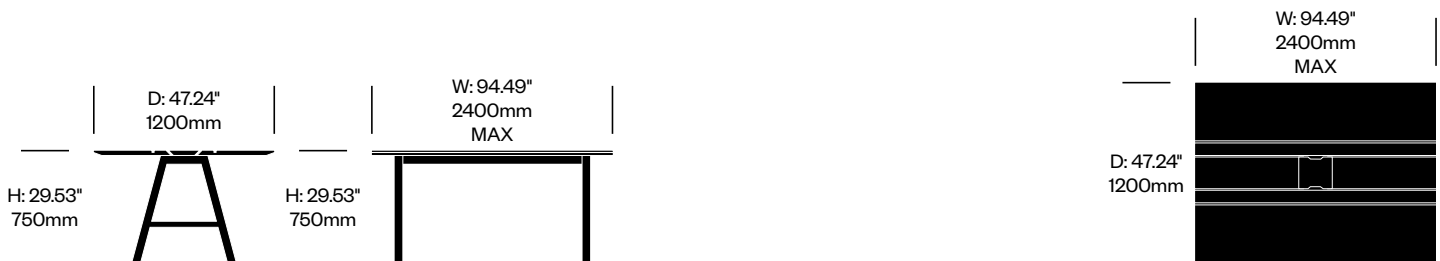

Standard Height Meet Collaborative Tables

39.37" Depth, Wood Top	Number	Grade A	Grade B	Grade C	Grade D	Grade E
62.99" Width	HCBZ-PNTM-L3962W	8,559.00	8,766.00	8,869.00	9,524.00	10,275.00
70.87" Width	HCBZ-PNTM-L3970W	8,725.00	8,933.00	9,033.00	9,831.00	10,469.00
78.74" Width	HCBZ-PNTM-L3978W	8,880.00	9,085.00	9,196.00	10,036.00	10,651.00
86.61" Width	HCBZ-PNTM-L3986W	9,042.00	9,245.00	9,371.00	10,237.00	10,850.00
94.49" Width	HCBZ-PNTM-L3994W	9,217.00	9,421.00	9,545.00	10,445.00	11,060.00

BuzziPicNic

BuzziSpace | Alain Gilles | 2014 | Imported from the Netherlands

To order, specify:

1. Product number
2. Top laminate color (if applicable)
3. Wood color

Standard Height Meet Collaborative Tables

47.24" Depth, Laminate Top	Number	Grade A	Grade B	Grade C	Grade D	Grade E
62.99" Width	HCBZ-PNTM-L4762L	4,314.00	4,360.00	4,434.00	4,905.00	4,959.00
70.87" Width	HCBZ-PNTM-L4770L	4,441.00	4,493.00	4,568.00	5,046.00	5,108.00
78.74" Width	HCBZ-PNTM-L4778L	4,514.00	4,570.00	4,647.00	5,101.00	5,194.00
86.61" Width	HCBZ-PNTM-L4786L	4,628.00	4,683.00	4,758.00	5,172.00	5,324.00
94.49" Width	HCBZ-PNTM-L4794L	4,710.00	4,780.00	4,854.00	5,279.00	5,418.00

Standard Height Meet Collaborative Tables

47.24" Depth, Wood Top	Number	Grade A	Grade B	Grade C	Grade D	Grade E
62.99" Width	HCBZ-PNTM-L4762W	9,043.00	9,246.00	9,349.00	10,220.00	10,848.00
70.87" Width	HCBZ-PNTM-L4770W	9,216.00	9,420.00	9,545.00	10,444.00	11,057.00
78.74" Width	HCBZ-PNTM-L4778W	9,380.00	9,584.00	9,718.00	10,647.00	11,257.00
86.61" Width	HCBZ-PNTM-L4786W	9,391.00	9,593.00	9,740.00	10,852.00	11,267.00
94.49" Width	HCBZ-PNTM-L4794W	9,787.00	9,996.00	10,096.00	11,162.00	11,748.00