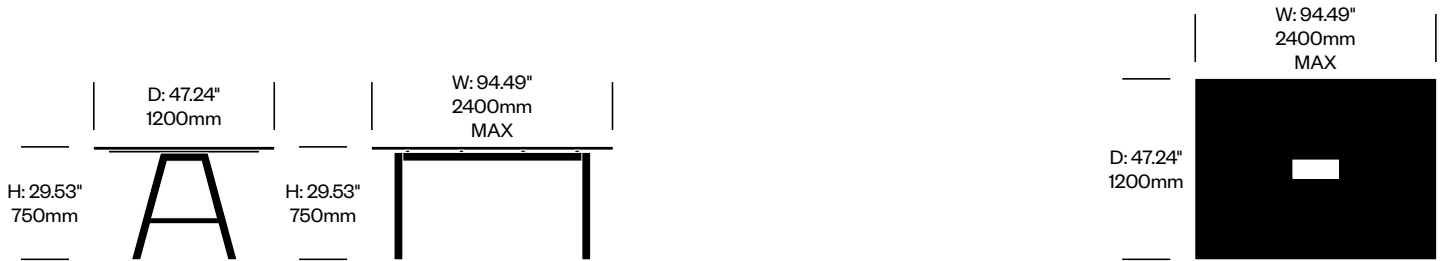

BuzziPicNic

BuzziSpace | Alain Gilles | 2014 | Imported from the Netherlands

To order, specify:

1. Product number
2. Top laminate color (if applicable)
3. Wood color

Standard Height Meet Collaborative Tables

47.24" Depth, Laminate Top	Number	Grade A	Grade B	Grade C	Grade D	Grade E
62.99" Width	HCBZ-PNTM-L4762L	4,314.00	4,360.00	4,434.00	4,905.00	4,959.00
70.87" Width	HCBZ-PNTM-L4770L	4,441.00	4,493.00	4,568.00	5,046.00	5,108.00
78.74" Width	HCBZ-PNTM-L4778L	4,514.00	4,570.00	4,647.00	5,101.00	5,194.00
86.61" Width	HCBZ-PNTM-L4786L	4,628.00	4,683.00	4,758.00	5,172.00	5,324.00
94.49" Width	HCBZ-PNTM-L4794L	4,710.00	4,780.00	4,854.00	5,279.00	5,418.00