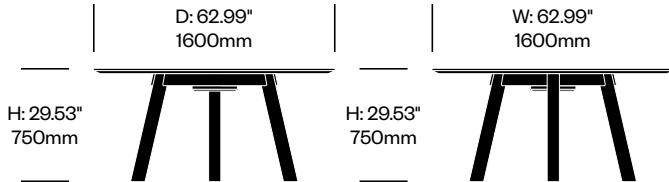

Small Round Collaborative Table,

Wood	Number	Grade A	Grade B	Grade C	Grade D
Removable Cover	HCBZ-PNTR-SSW	14,632.00	15,221.00	15,221.00	16,127.00
Flip Top Cover	HCBZ-PNTR-SHW	14,861.00	15,448.00	15,448.00	16,354.00