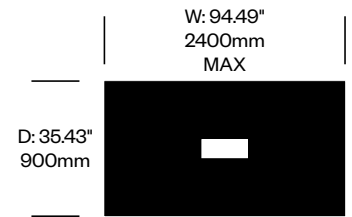

BuzziPicNic

BuzziSpace | Alain Gilles | 2014 | Imported from the Netherlands

To order, specify:

1. Product number
2. Top laminate color (if applicable)
3. Wood color