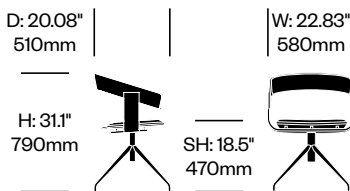

Side Chair on Splayed Base	Number	List Price
Leather Seat	HCBZ-FLSA-1P	2,845.00
Fabric Grade A Seat	HCBZ-FLSA-2P	2,501.00
Fabric Grade B Seat	HCBZ-FLSA-2P	2,600.00
Fabric Grade C Seat	HCBZ-FLSA-2P	2,649.00
Fabric Grade D Seat	HCBZ-FLSA-2P	2,674.00
Wood Seat	HCBZ-FLSA-WP	1,862.00