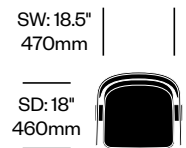

Side Chair on Splayed Base	Number	List Price
Leather Seat	HCBZ-FLSA-1P	2,845.00
Fabric Grade A Seat	HCBZ-FLSA-2P	2,501.00
Fabric Grade B Seat	HCBZ-FLSA-2P	2,600.00
Fabric Grade C Seat	HCBZ-FLSA-2P	2,649.00
Fabric Grade D Seat	HCBZ-FLSA-2P	2,674.00
Wood Seat	HCBZ-FLSA-WP	1,862.00