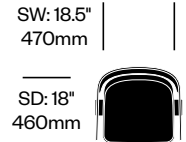

Side Chair on Trestle Base	Number	List Price
Leather Seat	HCBZ-FLS4-1W	2,845.00
Fabric Grade A Seat	HCBZ-FLS4-2W	2,354.00
Fabric Grade B Seat	HCBZ-FLS4-2W	2,452.00
Fabric Grade C Seat	HCBZ-FLS4-2W	2,502.00
Fabric Grade D Seat	HCBZ-FLS4-2W	2,527.00
Wood Seat	HCBZ-FLS4-WW	1,716.00

To order, specify:

1. Product number
2. Upholstery and color (if applicable)
3. Frame wood color
4. Base paint color

Side Chair on Splayed Base	Number	List Price
Leather Seat	HCBZ-FLSA-1P	2,845.00
Fabric Grade A Seat	HCBZ-FLSA-2P	2,501.00
Fabric Grade B Seat	HCBZ-FLSA-2P	2,600.00
Fabric Grade C Seat	HCBZ-FLSA-2P	2,649.00
Fabric Grade D Seat	HCBZ-FLSA-2P	2,674.00
Wood Seat	HCBZ-FLSA-WP	1,862.00

BuzziFloat

BuzziSpace | Alain Gilles | 2016 | Imported from the Netherlands

To order, specify:

1. Product number
2. Upholstery and color (if applicable)
3. Frame wood color
4. Base paint color

Conference Chair	Number	List Price
Leather Seat	HCBZ-FLC4-1P	3,091.00
Fabric Grade A Seat	HCBZ-FLC4-2P	2,600.00
Fabric Grade B Seat	HCBZ-FLC4-2P	2,699.00
Fabric Grade C Seat	HCBZ-FLC4-2P	2,748.00
Fabric Grade D Seat	HCBZ-FLC4-2P	2,773.00
Wood Seat	HCBZ-FLC4-WP	1,961.00