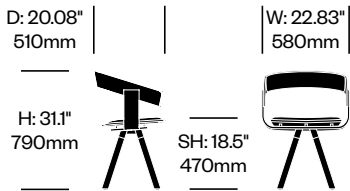

Side Chair on Trestle Base	Number	List Price
Leather Seat	HCBZ-FLS4-1W	2,845.00
Fabric Grade A Seat	HCBZ-FLS4-2W	2,354.00
Fabric Grade B Seat	HCBZ-FLS4-2W	2,452.00
Fabric Grade C Seat	HCBZ-FLS4-2W	2,502.00
Fabric Grade D Seat	HCBZ-FLS4-2W	2,527.00
Wood Seat	HCBZ-FLS4-WW	1,716.00