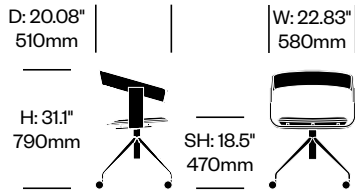

Side Chair on Trestle Base	Number	List Price
Leather Seat	HCBZ-FLS4-1W	2,845.00
Fabric Grade A Seat	HCBZ-FLS4-2W	2,354.00
Fabric Grade B Seat	HCBZ-FLS4-2W	2,452.00
Fabric Grade C Seat	HCBZ-FLS4-2W	2,502.00
Fabric Grade D Seat	HCBZ-FLS4-2W	2,527.00
Wood Seat	HCBZ-FLS4-WW	1,716.00

To order, specify:

1. Product number
2. Upholstery and color (if applicable)
3. Frame wood color
4. Base paint color

Side Chair on Splayed Base	Number	List Price
Leather Seat	HCBZ-FLSA-1P	2,845.00
Fabric Grade A Seat	HCBZ-FLSA-2P	2,501.00
Fabric Grade B Seat	HCBZ-FLSA-2P	2,600.00
Fabric Grade C Seat	HCBZ-FLSA-2P	2,649.00
Fabric Grade D Seat	HCBZ-FLSA-2P	2,674.00
Wood Seat	HCBZ-FLSA-WP	1,862.00

BuzziFloat

BuzziSpace | Alain Gilles | 2016 | Imported from the Netherlands

To order, specify:

1. Product number
2. Upholstery and color (if applicable)
3. Frame wood color
4. Base paint color

Conference Chair	Number	List Price
Leather Seat	HCBZ-FLC4-1P	3,091.00
Fabric Grade A Seat	HCBZ-FLC4-2P	2,600.00
Fabric Grade B Seat	HCBZ-FLC4-2P	2,699.00
Fabric Grade C Seat	HCBZ-FLC4-2P	2,748.00
Fabric Grade D Seat	HCBZ-FLC4-2P	2,773.00
Wood Seat	HCBZ-FLC4-WP	1,961.00