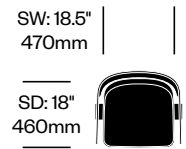

Side Chair on Trestle Base	Number	List Price
Leather Seat	HCBZ-FLS4-1W	2,845.00
Fabric Grade A Seat	HCBZ-FLS4-2W	2,354.00
Fabric Grade B Seat	HCBZ-FLS4-2W	2,452.00
Fabric Grade C Seat	HCBZ-FLS4-2W	2,502.00
Fabric Grade D Seat	HCBZ-FLS4-2W	2,527.00
Wood Seat	HCBZ-FLS4-WW	1,716.00