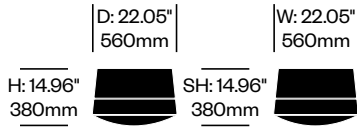

Kvadrat® Hero (BHR)

Fabric Grade D

Kvadrat® Tonus 4 (BT4)

BuzziBalance

BuzziSpace | 13&9 Design | 2016 | Imported from the Netherlands

To order, specify:

1. Product number
2. Upholstery and color

Low Small Pouf	Number	Grade A	Grade B	Grade C	Grade D
Fabric	HCBZ-BAP1-2	3,008.00	3,116.00	3,156.00	3,182.00

High Small Pouf	Number	Grade A	Grade B	Grade C	Grade D
Fabric	HCBZ-BAP2-2	3,263.00	3,424.00	3,490.00	3,527.00

Large Pouf	Number	Grade A	Grade B	Grade C	Grade D
Fabric	HCBZ-BAP3-2	5,790.00	6,019.00	6,113.00	6,164.00

BuzziBalance

BuzziSpace | 13&9 Design | 2016 | Imported from the Netherlands

To order, specify:

1. Product number

H: 2.76" 70mm	D: 21.65" 550mm	H: 2.76" 70mm	W: 21.65" 550mm
------------------	--------------------	------------------	--------------------

Ø: 21.65"
550mm

Small Board	Number	List Price
Wood	HCBZ-BAAB-1W	1,240.00

H: 2.76" 70mm	D: 38.19" 970mm	H: 2.76" 70mm	W: 38.19" 970mm
------------------	--------------------	------------------	--------------------