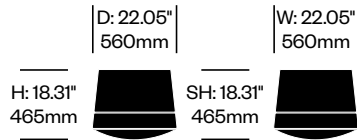

Kvadrat® Hero (BHR)

Fabric Grade D

Kvadrat® Tonus 4 (BT4)

BuzziBalance

BuzziSpace | 13&9 Design | 2016 | Imported from the Netherlands

To order, specify:

1. Product number
2. Upholstery and color

Low Small Pouf	Number	Grade A	Grade B	Grade C	Grade D
Fabric	HCBZ-BAP1-2	3,008.00	3,116.00	3,156.00	3,182.00

High Small Pouf	Number	Grade A	Grade B	Grade C	Grade D
Fabric	HCBZ-BAP2-2	3,263.00	3,424.00	3,490.00	3,527.00

Large Pouf	Number	Grade A	Grade B	Grade C	Grade D
Fabric	HCBZ-BAP3-2	5,790.00	6,019.00	6,113.00	6,164.00

BuzziBalance

BuzziSpace | 13&9 Design | 2016 | Imported from the Netherlands

To order, specify:

1. Product number

H: 2.76" 70mm	D: 21.65" 550mm	H: 2.76" 70mm	W: 21.65" 550mm
------------------	--------------------	------------------	--------------------

Ø: 21.65"
550mm

Small Board	Number	List Price
Wood	HCBZ-BAAB-1W	1,240.00

H: 2.76" 70mm	D: 38.19" 970mm	H: 2.76" 70mm	W: 38.19" 970mm
------------------	--------------------	------------------	--------------------