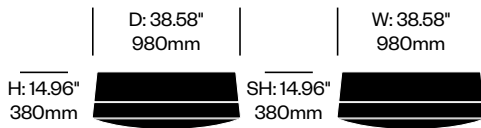

Kvadrat® Hero (BHR)

Fabric Grade D

Kvadrat® Tonus 4 (BT4)

BuzziBalance

BuzziSpace | 13&9 Design | 2016 | Imported from the Netherlands

To order, specify:

1. Product number
2. Upholstery and color

Low Small Pouf	Number	Grade A	Grade B	Grade C	Grade D
Fabric	HCBZ-BAP1-2	3,008.00	3,116.00	3,156.00	3,182.00

High Small Pouf	Number	Grade A	Grade B	Grade C	Grade D
Fabric	HCBZ-BAP2-2	3,263.00	3,424.00	3,490.00	3,527.00

Large Pouf	Number	Grade A	Grade B	Grade C	Grade D
Fabric	HCBZ-BAP3-2	5,790.00	6,019.00	6,113.00	6,164.00