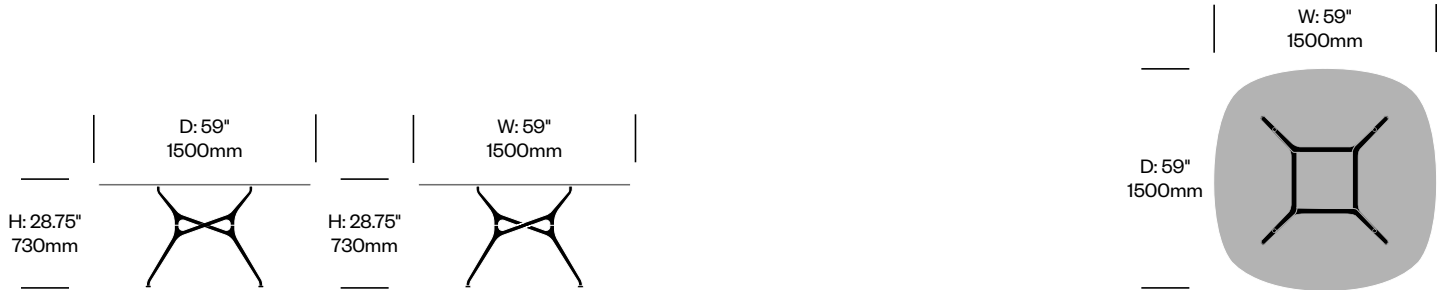

Top Wood

- Natural Oak (EP-133)

Base Trim

- Matte Anthracite (6R-48)
- Matte Black (6R-4)
- Matte Mud (6R-71)
- Matte White (6R-1)
- Polished Chrome Aluminum (24-PCA)

Branch

Cappellini | Jakob Wagner | 2012 | Imported from Italy

To order, specify:

1. Product number
2. Top surface and color
3. Base trim color

Square Collaborative Table,

Painted Base	Number	List Price
Glass Top	HCCE-BRQG-P	6,530.00
Painted Top	HCCE-BRQP-P	7,790.00
Wood Top	HCCE-BRQW-P	6,875.00