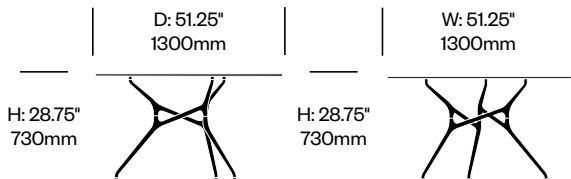

Rectangle Collaborative Table,

Polished Chrome Aluminum Base	Number	List Price
Glass Top	HCCE-BRRG-C	6,645.00
Painted Top	HCCE-BRRP-C	7,590.00
Wood Top	HCCE-BRRW-C	7,060.00

Branch

Cappellini | Jakob Wagner | 2012 | Imported from Italy

To order, specify:

1. Product number
2. Top surface and color
3. Base trim color

Small Round Collaborative Table,

Painted Base	Number	List Price
Glass Top	HCCE-BRSG-P	4,960.00
Painted Top	HCCE-BRSP-P	5,725.00
Wood Top	HCCE-BRSW-P	5,295.00