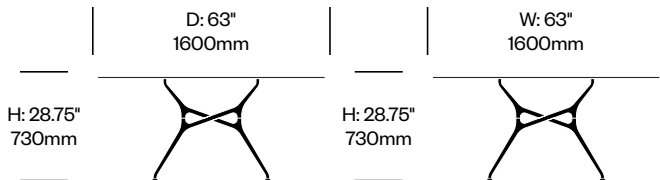

To order, specify:

1. Product number
2. Top surface and color
3. Base trim color

Small Round Collaborative Table,

Painted Base	Number	List Price
Glass Top	HCCE-BRSG-P	4,960.00
Painted Top	HCCE-BRSP-P	5,725.00
Wood Top	HCCE-BRSW-P	5,295.00

Small Round Collaborative Table,

Polished Chrome Aluminum Base	Number	List Price
Glass Top	HCCE-BRSG-C	5,190.00
Painted Top	HCCE-BRSP-C	6,005.00
Wood Top	HCCE-BRSW-C	5,575.00

Medium Round Collaborative Table,