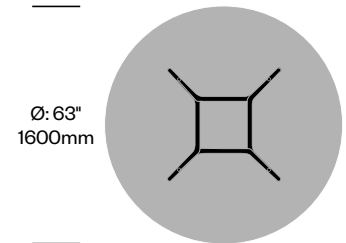

To order, specify:

1. Product number
2. Top surface and color
3. Base trim color

Small Round Collaborative Table,

Painted Base	Number	List Price
Glass Top	HCCE-BRSG-P	4,960.00
Painted Top	HCCE-BRSP-P	5,725.00
Wood Top	HCCE-BRSW-P	5,295.00

Small Round Collaborative Table,

Polished Chrome Aluminum Base	Number	List Price
Glass Top	HCCE-BRSG-C	5,190.00
Painted Top	HCCE-BRSP-C	6,005.00
Wood Top	HCCE-BRSW-C	5,575.00

Medium Round Collaborative Table,