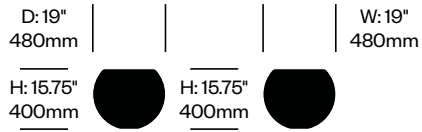

Bong

Cappellini | Giulio Cappellini | 2004 | Imported from Italy

To order, specify:

1. Product number
2. Trim color

Side Table	Number	List Price
Painted	HCCE-BNGP	1,690.00
White Carrara	HCCE-BNGP	1,960.00
Volcanic Lava	HCCE-BNGP	2,270.00