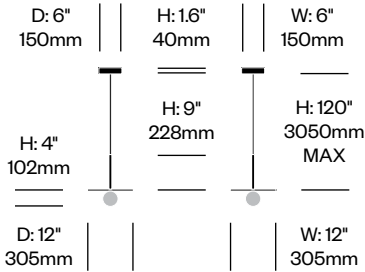

Bola Disc

Pablo Designs | Pablo Pardo and Pablo Studio | 2018 | Imported from China

Features and Specifications

Voltage:	120V to 277V 50/60Hz
Power consumption:	8 watts (pendant lights with 12" and 18" disc) 15 watts (pendant light with 22" disc) 20 watts (pendant light with 32" disc)
Color temperature:	2700K
Luminosity:	560 lumens (pendant light with 12" disc) 640 lumens (pendant light with 18" disc) 1160 lumens (pendant light with 22" disc) 1550 lumens (pendant light with 32" disc)
Luminaire efficacy:	57 lumens/watt
Color rendition index:	95 CRI
Rated lifespan:	50,000 hours
Bulb type:	high output LED
Cord length:	10 feet (field cuttable)

Canopies

Available in two sizes, the round canopies are made of painted steel. A universal design allows the 9" canopy to support up to 5 lights, while the 12" canopy can support up to 11 lights to create chandelier arrangements.

Pablo Designs | Pablo Pardo and Pablo Studio | 2018 | Imported from China

To order, specify:

1. Product number
2. Trim color

Pendant Light, 12"	Number	List Price
	HCPL-BDP1-121	500.00

Pendant Light, 18"	Number	List Price
	HCPL-BDP2-181	630.00

Pendant Light, 22"	Number	List Price
	HCPL-BDP3-221	760.00

Bola Disc

Pablo Designs | Pablo Pardo and Pablo Studio | 2018 | Imported from China

To order, specify:

1. Product number
2. Trim color

Pendant Light, 32"	Number	List Price
	HCPL-BDP4-321	1,420.00