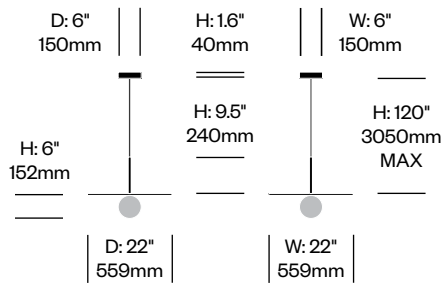

Bola Disc

Pablo Designs | Pablo Pardo and Pablo Studio | 2018 | Imported from China

Features and Specifications

Voltage:	120V to 277V 50/60Hz
Power consumption:	8 watts (pendant lights with 12" and 18" disc) 15 watts (pendant light with 22" disc) 20 watts (pendant light with 32" disc)
Color temperature:	2700K
Luminosity:	560 lumens (pendant light with 12" disc) 640 lumens (pendant light with 18" disc) 1160 lumens (pendant light with 22" disc) 1550 lumens (pendant light with 32" disc)
Luminaire efficacy:	57 lumens/watt
Color rendition index:	95 CRI
Rated lifespan:	50,000 hours
Bulb type:	high output LED
Cord length:	10 feet (field cuttable)

Pablo Designs | Pablo Pardo and Pablo Studio | 2018 | Imported from China

To order, specify:

1. Product number
2. Trim color

Pendant Light, 12"	Number	List Price
	HCPL-BDP1-121	500.00

Pendant Light, 18"	Number	List Price
	HCPL-BDP2-181	630.00

Pendant Light, 22"	Number	List Price
	HCPL-BDP3-221	760.00

Bola Disc

Pablo Designs | Pablo Pardo and Pablo Studio | 2018 | Imported from China

To order, specify:

1. Product number
2. Trim color

Pendant Light, 32"	Number	List Price
	HCPL-BDP4-321	1,420.00