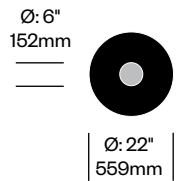

Bola Disc

Pablo Designs | Pablo Pardo and Pablo Studio | 2018 | Imported from China

Features and Specifications

Voltage:	120V to 277V 50/60Hz
Power consumption:	8 watts (pendant lights with 12" and 18" disc) 15 watts (pendant light with 22" disc) 20 watts (pendant light with 32" disc)
Color temperature:	2700K
Luminosity:	560 lumens (pendant light with 12" disc) 640 lumens (pendant light with 18" disc) 1160 lumens (pendant light with 22" disc) 1550 lumens (pendant light with 32" disc)
Luminaire efficacy:	57 lumens/watt
Color rendition index:	95 CRI
Rated lifespan:	50,000 hours
Bulb type:	high output LED
Cord length:	10 feet (field cuttable)

Pablo Designs | Pablo Pardo and Pablo Studio | 2018 | Imported from China

To order, specify:

1. Product number
2. Trim color

Pendant Light, 12"	Number	List Price
	HCPL-BDP1-121	500.00

Pendant Light, 18"	Number	List Price
	HCPL-BDP2-181	630.00

Pendant Light, 22"	Number	List Price
	HCPL-BDP3-221	760.00

Bola Disc

Pablo Designs | Pablo Pardo and Pablo Studio | 2018 | Imported from China

To order, specify:

1. Product number
2. Trim color

Pendant Light, 32"	Number	List Price
	HCPL-BDP4-321	1,420.00