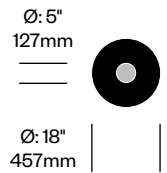

Bola Disc

Pablo Designs | Pablo Pardo and Pablo Studio | 2018 | Imported from China

Features and Specifications

Voltage:	120V to 277V 50/60Hz
Power consumption:	8 watts (pendant lights with 12" and 18" disc) 15 watts (pendant light with 22" disc) 20 watts (pendant light with 32" disc)
Color temperature:	2700K
Luminosity:	560 lumens (pendant light with 12" disc) 640 lumens (pendant light with 18" disc) 1160 lumens (pendant light with 22" disc) 1550 lumens (pendant light with 32" disc)
Luminaire efficacy:	57 lumens/watt
Color rendition index:	95 CRI
Rated lifespan:	50,000 hours
Bulb type:	high output LED
Cord length:	10 feet (field cuttable)

Pablo Designs | Pablo Pardo and Pablo Studio | 2018 | Imported from China

To order, specify:

1. Product number
2. Trim color

Pendant Light, 12"	Number	List Price
	HCPL-BDP1-121	500.00

Pendant Light, 18"	Number	List Price
	HCPL-BDP2-181	630.00