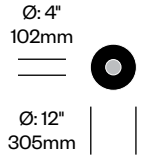

Bola Disc

Pablo Designs | Pablo Pardo and Pablo Studio | 2018 | Imported from China

Features and Specifications

Voltage:	120V to 277V 50/60Hz
Power consumption:	8 watts (pendant lights with 12" and 18" disc) 15 watts (pendant light with 22" disc) 20 watts (pendant light with 32" disc)
Color temperature:	2700K
Luminosity:	560 lumens (pendant light with 12" disc) 640 lumens (pendant light with 18" disc) 1160 lumens (pendant light with 22" disc) 1550 lumens (pendant light with 32" disc)
Luminaire efficacy:	57 lumens/watt
Color rendition index:	95 CRI
Rated lifespan:	50,000 hours
Bulb type:	high output LED
Cord length:	10 feet (field cuttable)

Additional Notes

All Bola Disc lighting is ETL and CE certified.

Surfaces

Trim

Brass (TR-B02)
Chrome (TR-B03)
Gloss White with Chrome (TR-B01)
Rose Gold (TR-B05)

Canopy Paint

Black (TR-B20)
White (TR-B21)

Bola Disc

Pablo Designs | Pablo Pardo and Pablo Studio | 2018 | Imported from China

To order, specify:

1. Product number
2. Trim color

Pendant Light, 12"	Number	List Price
	HCPL-BDP1-121	500.00

Pendant Light, 18"	Number	List Price
	HCPL-BDP2-181	630.00