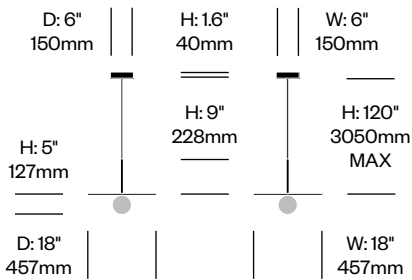

Bola Disc

Pablo Designs | Pablo Pardo and Pablo Studio | 2018 | Imported from China

Features and Specifications

Voltage:	120V to 277V 50/60Hz
Power consumption:	8 watts (pendant lights with 12" and 18" disc) 15 watts (pendant light with 22" disc) 20 watts (pendant light with 32" disc)
Color temperature:	2700K
Luminosity:	560 lumens (pendant light with 12" disc) 640 lumens (pendant light with 18" disc) 1160 lumens (pendant light with 22" disc) 1550 lumens (pendant light with 32" disc)
Luminaire efficacy:	57 lumens/watt
Color rendition index:	95 CRI
Rated lifespan:	50,000 hours
Bulb type:	high output LED
Cord length:	10 feet (field cuttable)

Canopies

Available in two sizes, the round canopies are made of painted steel. A universal design allows the 9" canopy to support up to 5 lights, while the 12" canopy can support up to 11 lights to create chandelier arrangements.

Pablo Designs | Pablo Pardo and Pablo Studio | 2018 | Imported from China

To order, specify:

1. Product number
2. Trim color

Pendant Light, 12"	Number	List Price
	HCPL-BDP1-121	500.00

Pendant Light, 18"	Number	List Price
	HCPL-BDP2-181	630.00

Pendant Light, 22"	Number	List Price
	HCPL-BDP3-221	760.00

Bola Disc

Pablo Designs | Pablo Pardo and Pablo Studio | 2018 | Imported from China

To order, specify:

1. Product number
2. Trim color

Pendant Light, 32"	Number	List Price
	HCPL-BDP4-321	1,420.00