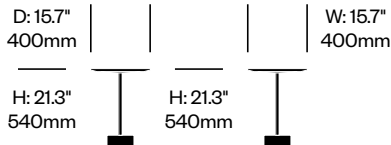

# 9

Cassina | Piero Lissoni | 2014 | Imported from Italy

**To order, specify:**

1. Product number
2. Wood color
3. Frame trim color

**Low Side Table,  
Wood Top and Base**

	Number	List Price
American Walnut	HCCS-9TO-1W	2,465.00
Black Stained Ash	HCCS-9TO-1W	2,195.00

**Medium Side Table,  
Wood Top and Base**

	Number	List Price
American Walnut	HCCS-9TO-2W	2,495.00
Black Stained Ash	HCCS-9TO-2W	2,285.00

**High Side Table,  
Wood Top and Base**

	Number	List Price
American Walnut	HCCS-9TO-3W	2,595.00
Black Stained Ash	HCCS-9TO-3W	2,400.00