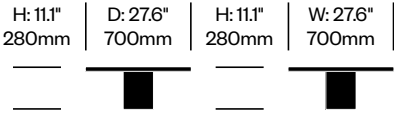

9

Cassina | Piero Lissoni | 2014 | Imported from Italy

To order, specify:

1. Product number
2. Top glass color
3. Frame trim color
4. Base stone color

Coffee Table,

Glass Top with Stone Base	Number	List Price
Black Marquìña Marble Base	HCCS-9TO-4G	3,675.00
Emperador Marble Base	HCCS-9TO-4G	4,895.00
Grey Carnico Marble Base	HCCS-9TO-4G	4,080.00
White Carrara Marble Base	HCCS-9TO-4G	3,470.00