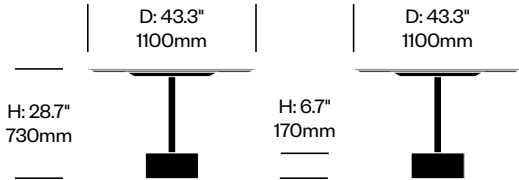

9

Cassina | Piero Lissoni | 2014 | Imported from Italy

To order, specify:

1. Product number
2. Top laminate, wood, or stone color

Large Collaborative Table,

Stone Base	Number	List Price
Black Laminate	HCCS-9TC-2L	5,115.00
White Laminate	HCCS-9TC-2L	5,115.00
American Walnut	HCCS-9TC-2W	7,555.00
Black Stained Ash	HCCS-9TC-2W	6,335.00
Black Marquiña Marble	HCCS-9TC-2S	9,980.00
White Carrara Marble	HCCS-9TC-2S	9,980.00