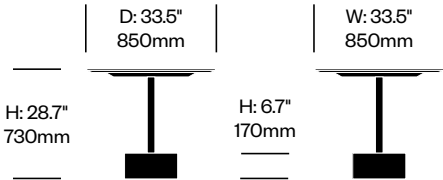

To order, specify:

1. Product number
2. Top laminate, wood, or stone color

Small Collaborative Table,

Stone Base	Number	List Price
Black Laminate	HCCS-9TC-1L	4,615.00
White Laminate	HCCS-9TC-1L	4,615.00
American Walnut	HCCS-9TC-1W	6,795.00
Black Stained Ash	HCCS-9TC-1W	6,040.00
Black Marquìña Marble	HCCS-9TC-1S	8,805.00
White Carrara Marble	HCCS-9TC-1S	8,805.00