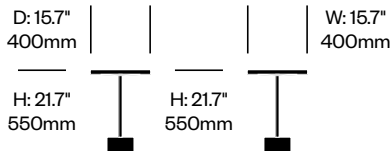

High Side Table,

Glass Top with Stone Base	Number	List Price
Black Marquiña Marble Base	HCCS-9TO-3G	2,675.00
Emperador Marble Base	HCCS-9TO-3G	3,140.00
Grey Carnico Marble Base	HCCS-9TO-3G	2,975.00
White Carrara Marble Base	HCCS-9TO-3G	2,465.00