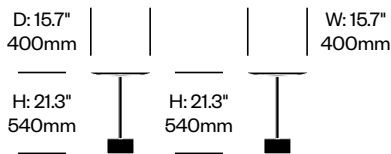

**Medium Side Table,  
Wood Top and Base**

	Number	List Price
American Walnut	HCCS-9TO-2W	2,495.00
Black Stained Ash	HCCS-9TO-2W	2,285.00

**High Side Table,  
Wood Top and Base**

	Number	List Price
American Walnut	HCCS-9TO-3W	2,595.00
Black Stained Ash	HCCS-9TO-3W	2,400.00

# 9

Cassina | Piero Lissoni | 2014 | Imported from Italy

**To order, specify:**

1. Product number
2. Stone color
3. Frame trim color

**Low Side Table,  
Stone Top and Base**

	Number	List Price
Black Marquiña Marble	HCCS-9TO-1S	2,465.00
Emperador Marble	HCCS-9TO-1S	2,050.00
Grey Carnico Marble	HCCS-9TO-1S	1,875.00
White Carrara Marble	HCCS-9TO-1S	2,780.00

**Medium Side Table,  
Stone Top and Base**

	Number	List Price
Black Marquiña Marble	HCCS-9TO-2S	2,495.00
Emperador Marble	HCCS-9TO-2S	2,050.00
Grey Carnico Marble	HCCS-9TO-2S	1,875.00
White Carrara Marble	HCCS-9TO-2S	2,875.00